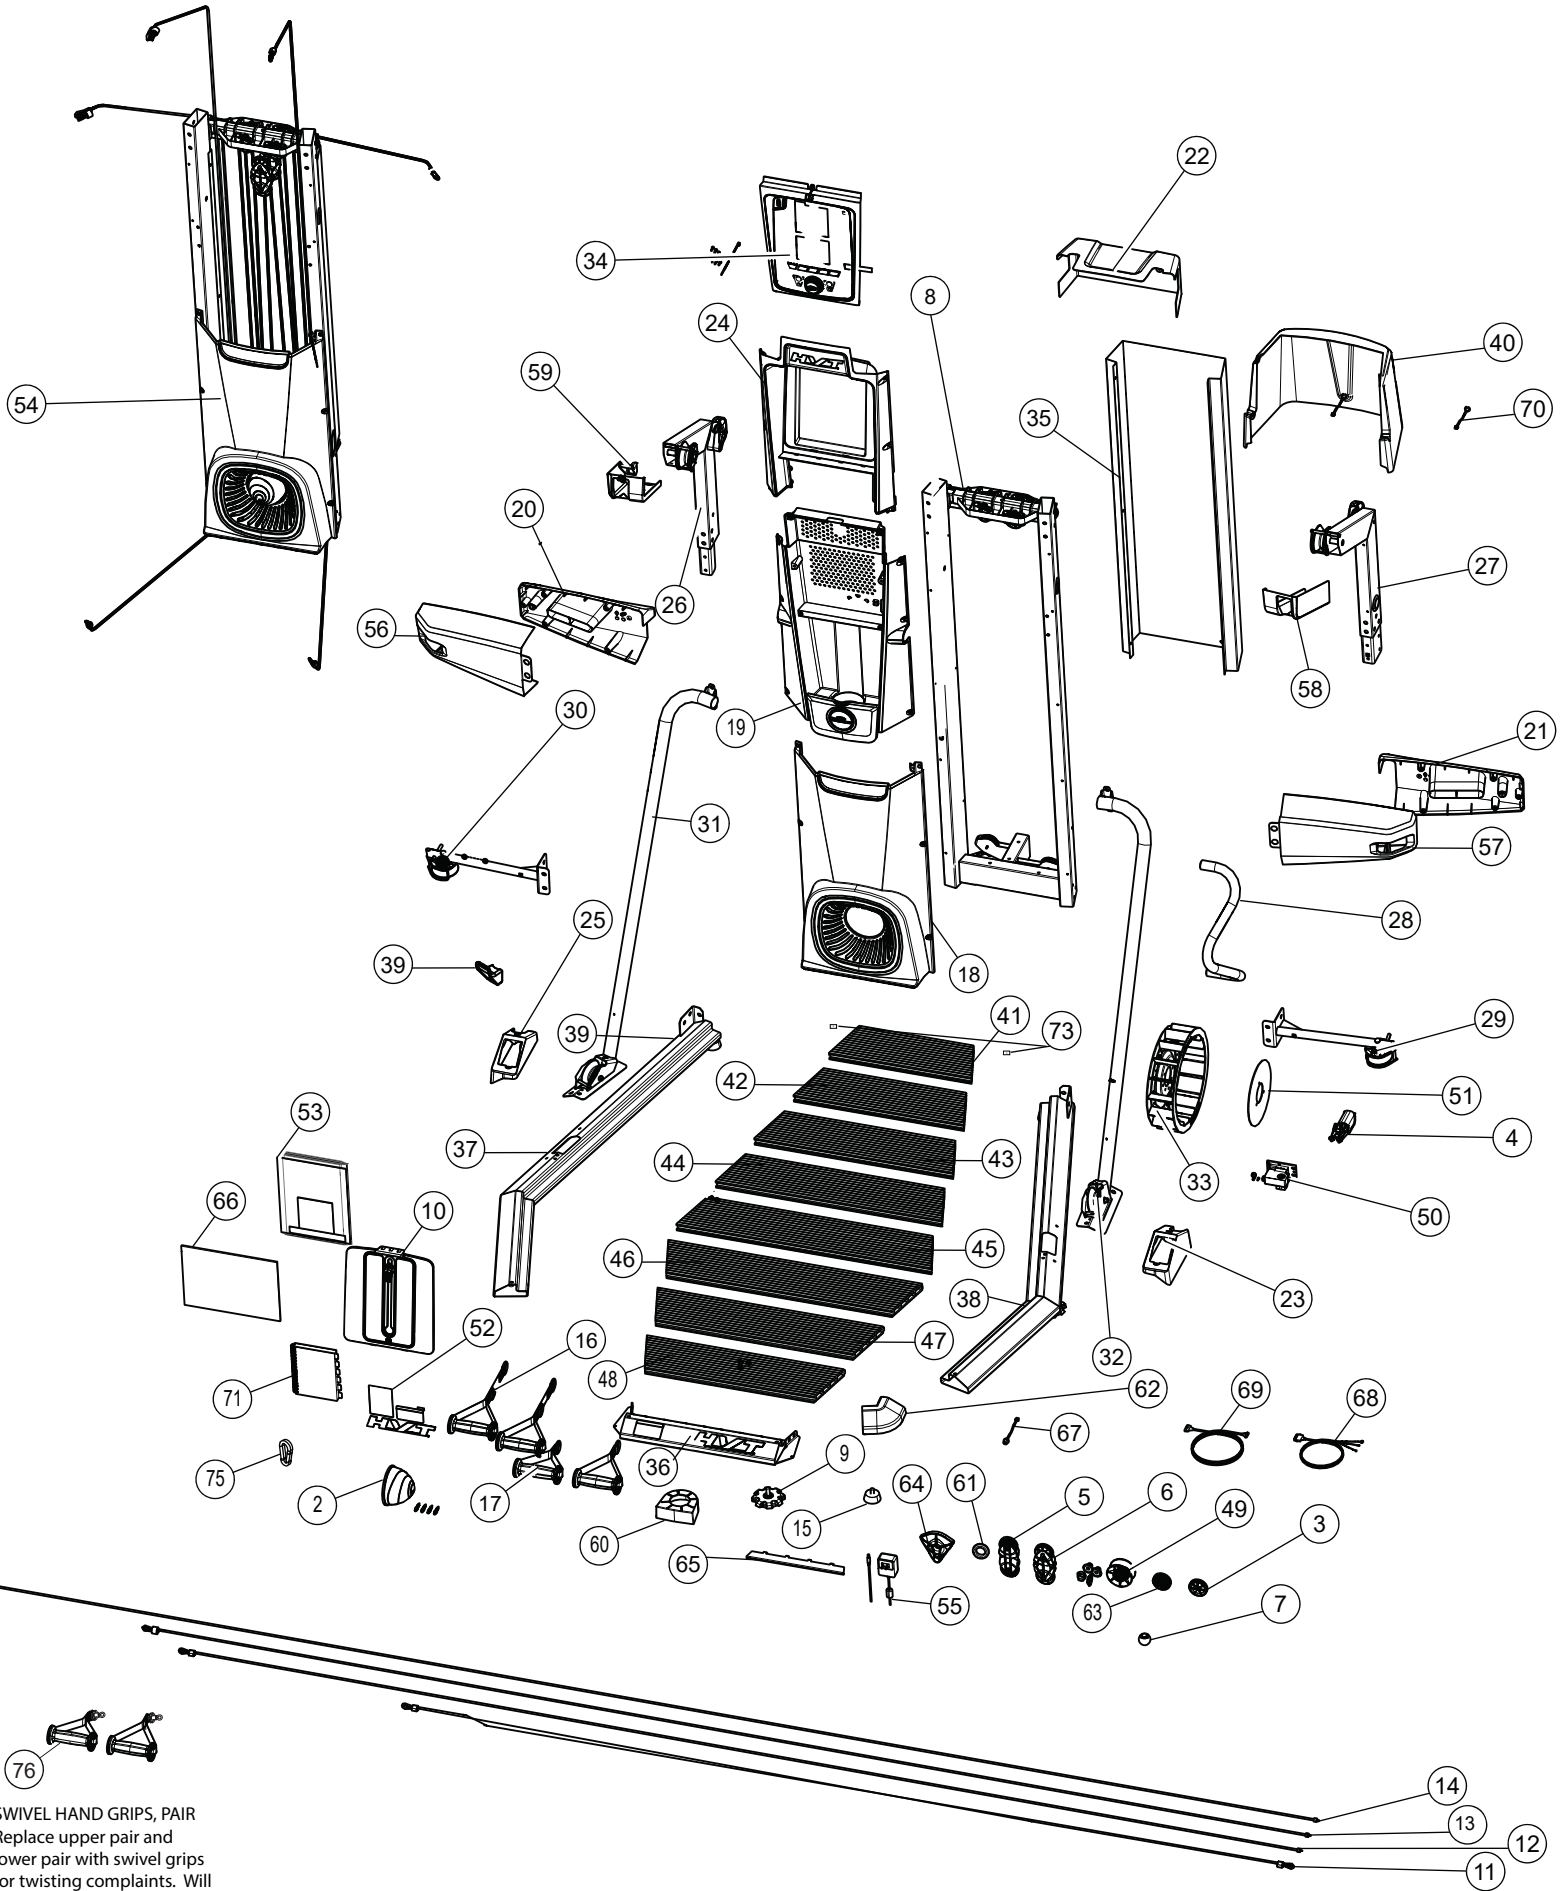

TITLE: EXP VIEW DWG- BOWFLEX HVT			
DRAWN: J.MORGAN	DOC. PART NO. 100738-W	PRODUCT SKU NO. 100738	REV. C
DATE 10/01/2018			

NOTE: Tablet not available for warranty.
Direct all tablet issues to Samsung for resolution.

76
SWIVEL HAND GRIPS, PAIR
Replace upper pair and lower pair with swivel grips for twisting complaints. Will lose lower grip length adjustment.