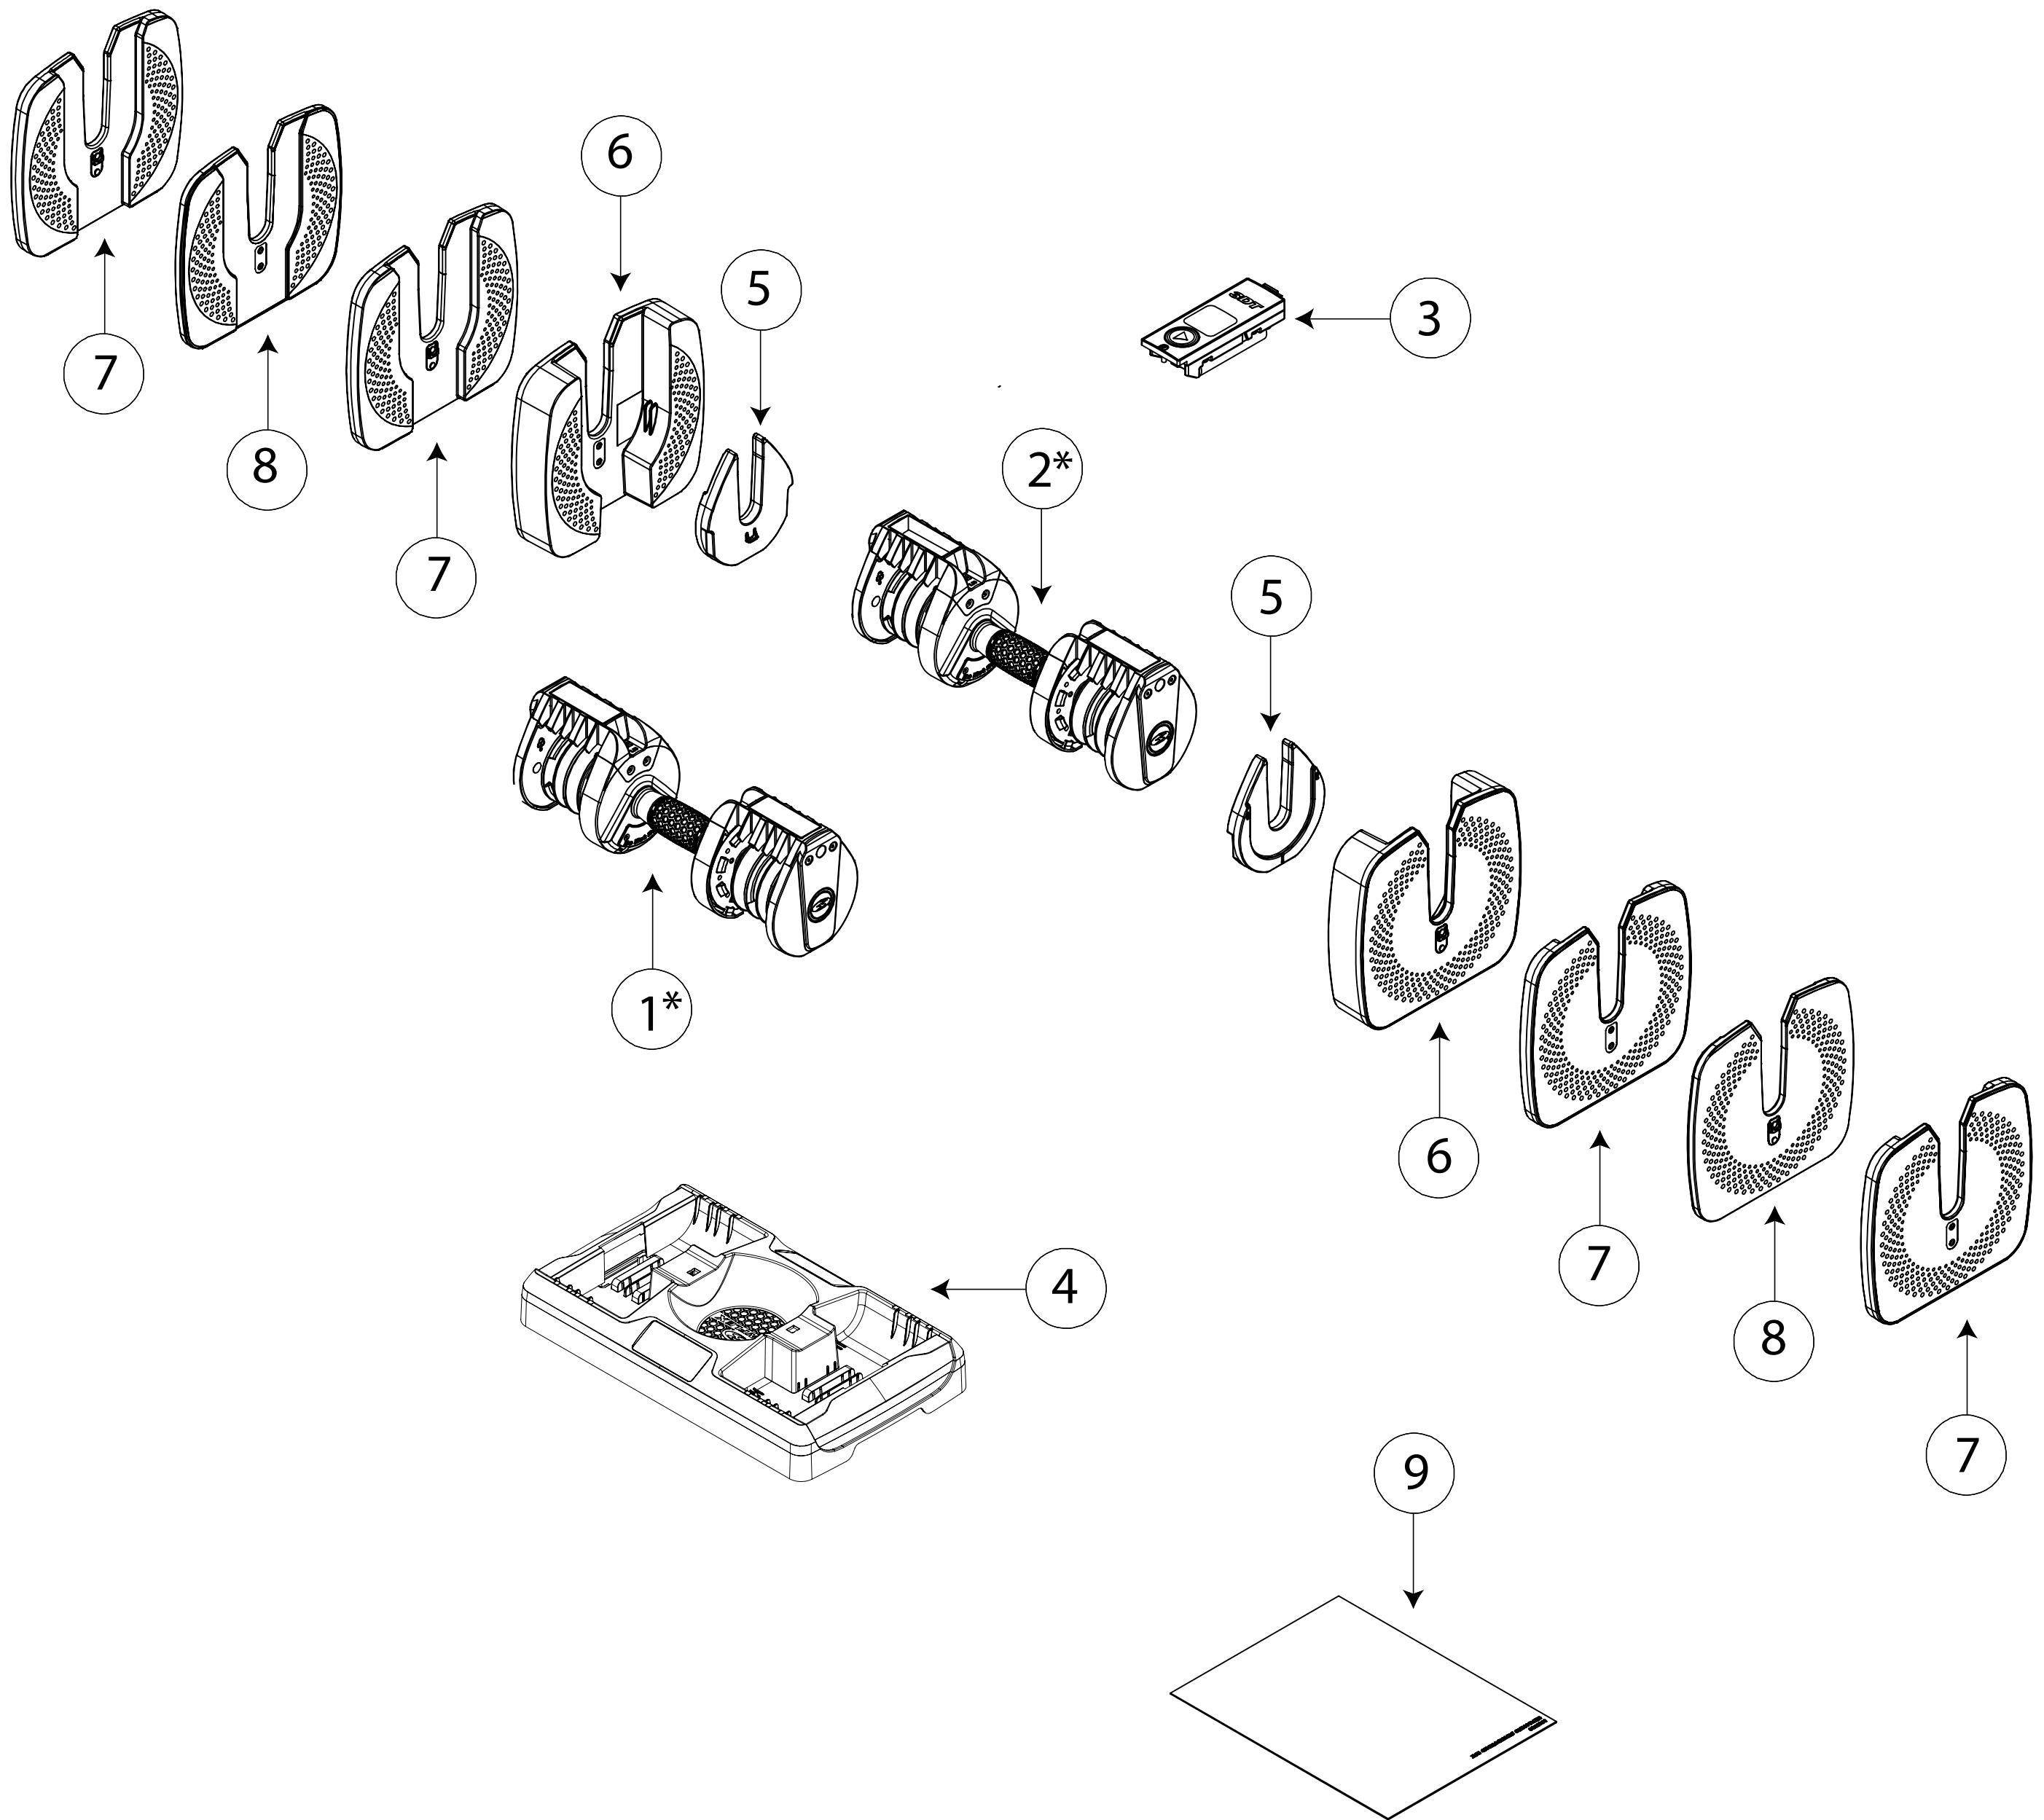

TITLE: EXP VIEW DWG- BFX 560 Dumbbell			
DRAWN E.Maurice	DOC. PART NO. 100405-W	PRODUCT SKU NO. 100405	REV. B
DATE 6/8/2015			

*** PLEASE NOTE:**

Part #1 is the handle that does not include the sensor.

Part #2 is the handle with sensor bay but does not include the sensor.