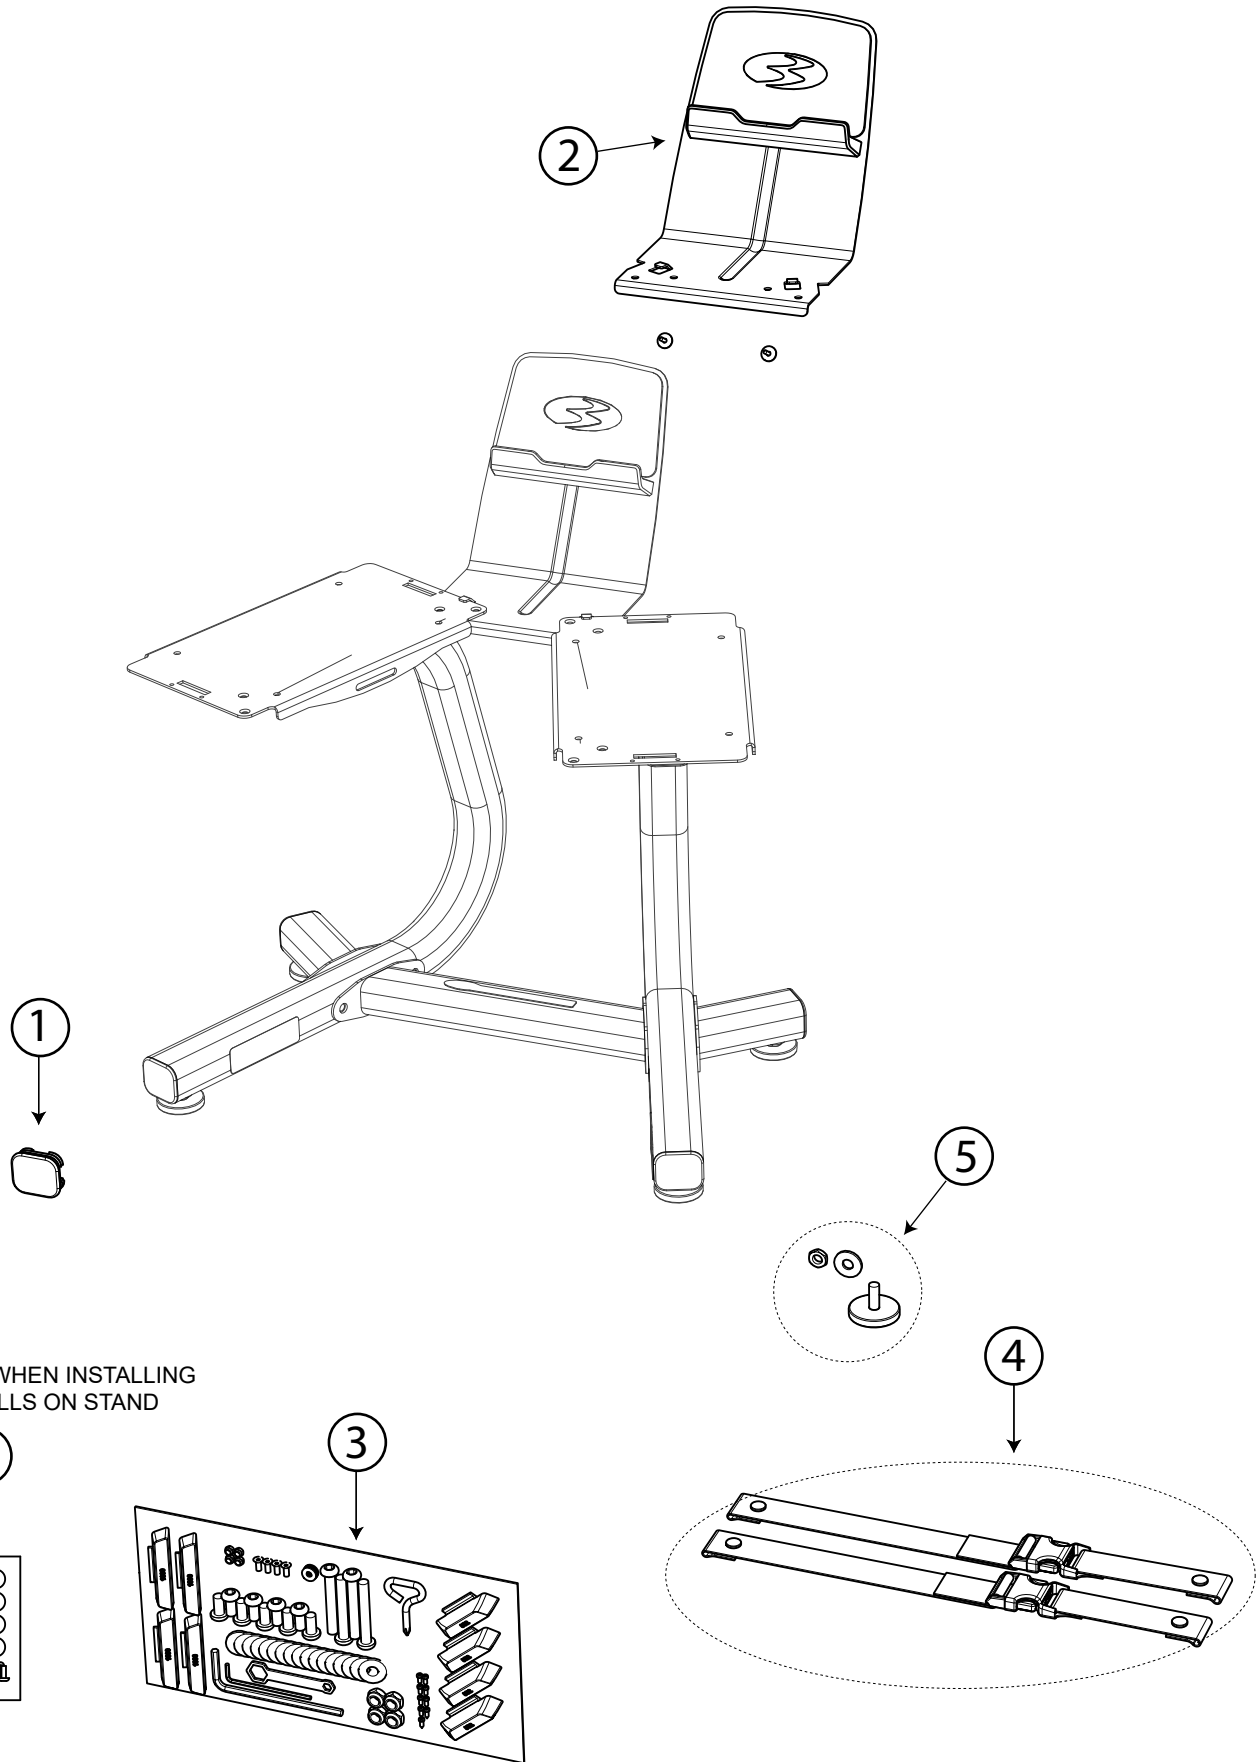

TITLE: EXP VIEW DWG- BFX SELECTTECH STAND			
DRAWN E.MAURICE	DOC. PART NO. 100584-W	PRODUCT SKU NO. 100584	REV. B
DATE 7/27/2017			

* ONLY USE WHEN INSTALLING 560 DUMBBELLS ON STAND