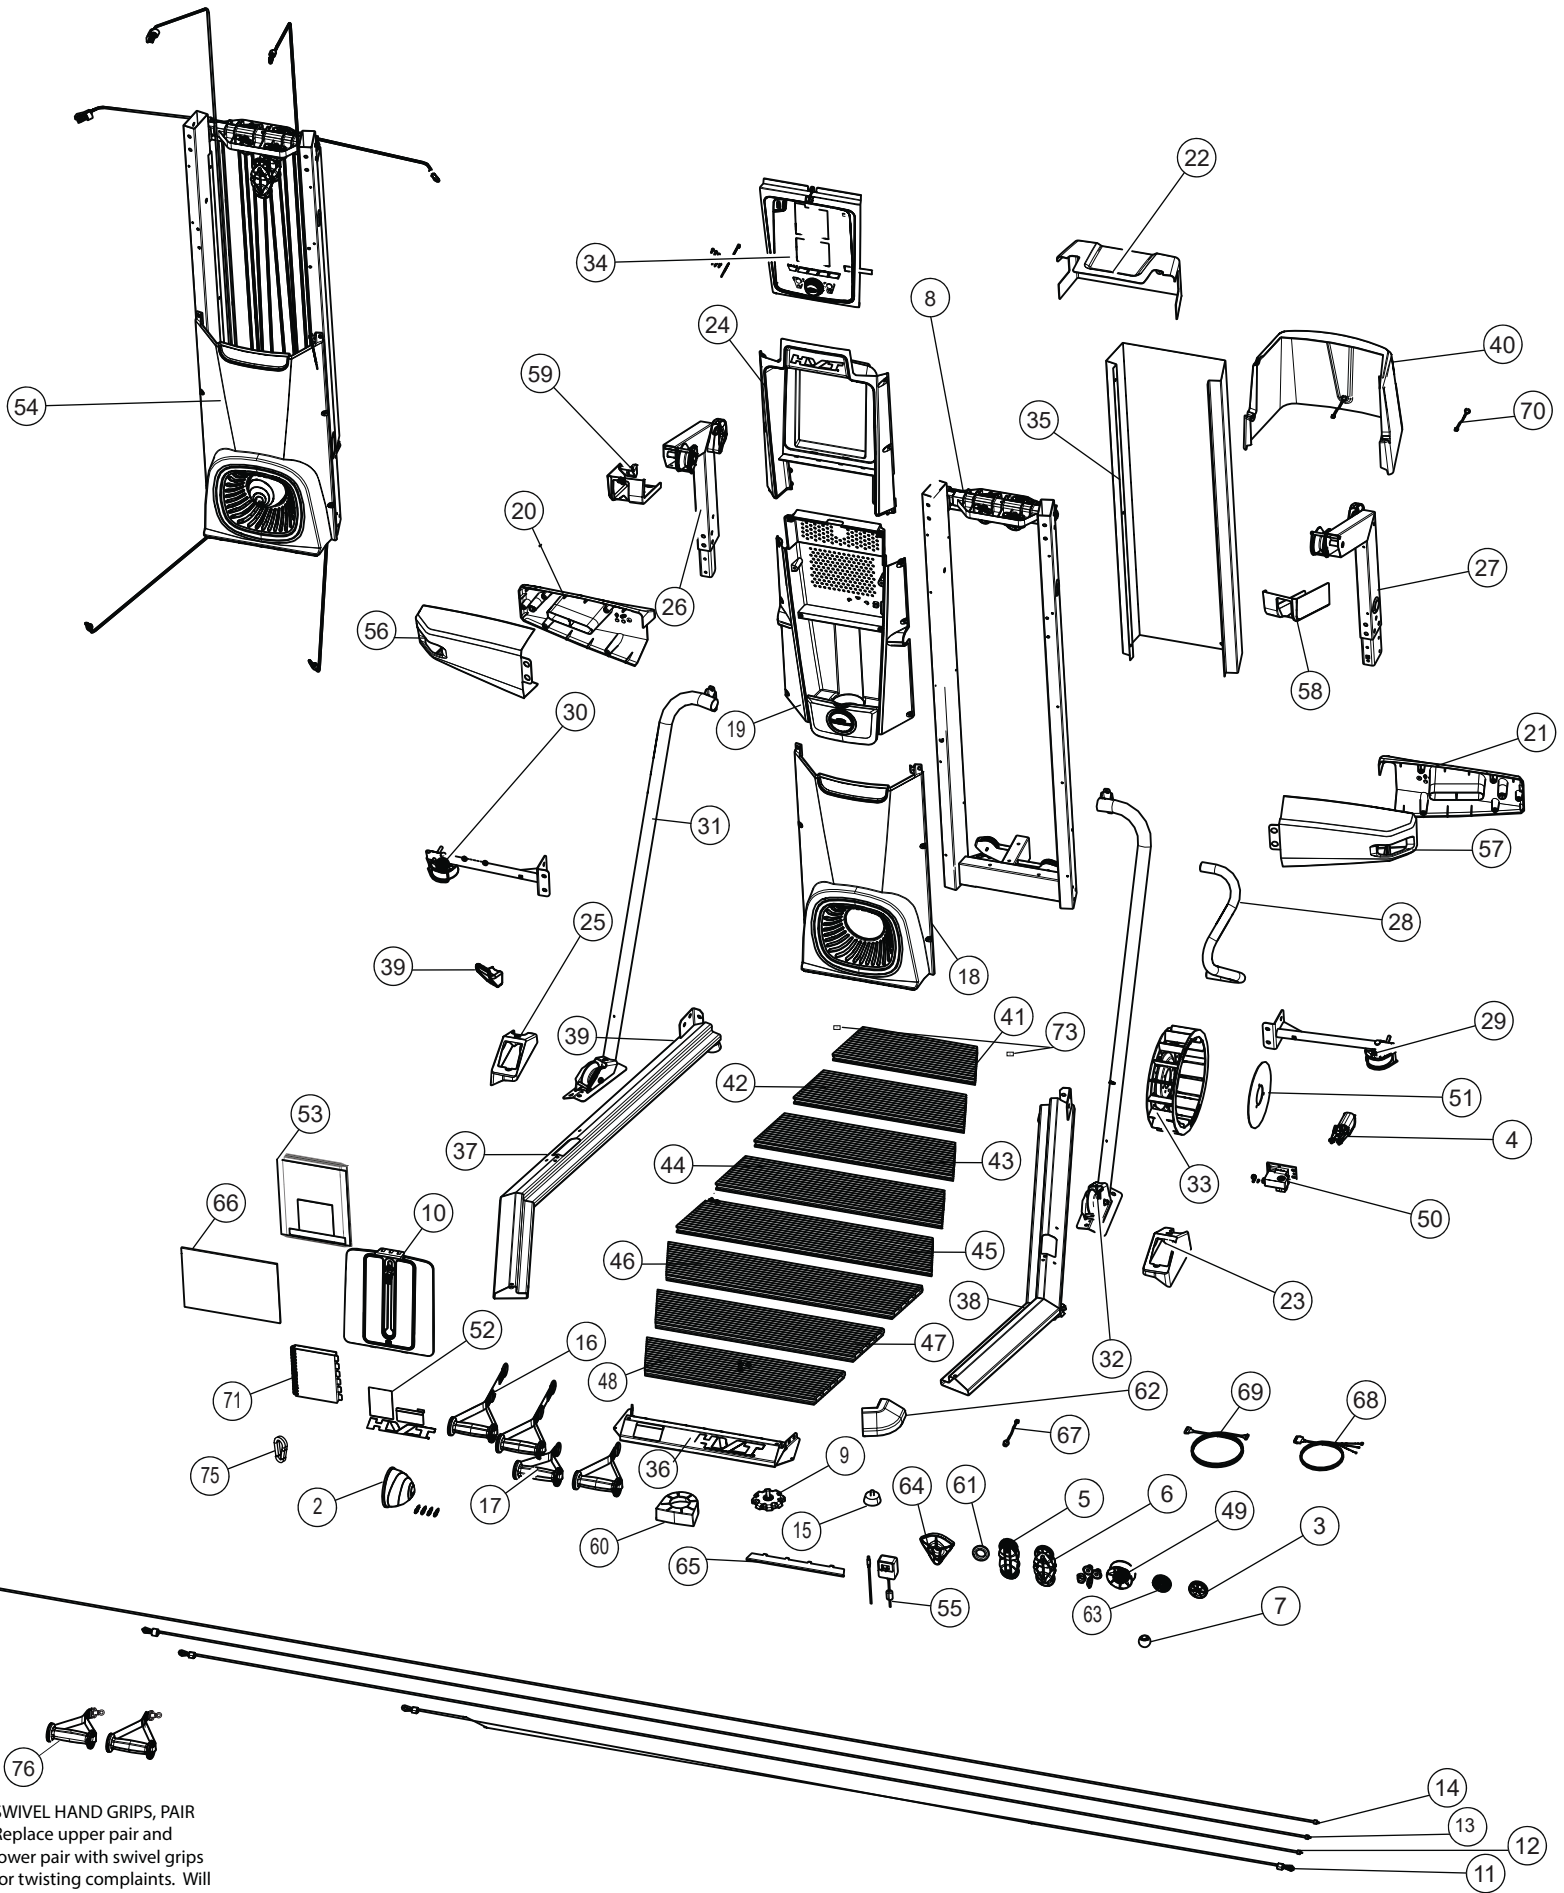

TITLE: EXP VIEW DWG- BOWFLEX HVT NORTH AMERICA			
DRAWN: J.MORGAN	DOC. PART NO. 100746-W	PRODUCT SKU NO. 100746	REV. C
DATE 10/01/2018			

76
SWIVEL HAND GRIPS, PAIR
 Replace upper pair and lower pair with swivel grips for twisting complaints. Will lose lower grip length adjustment.