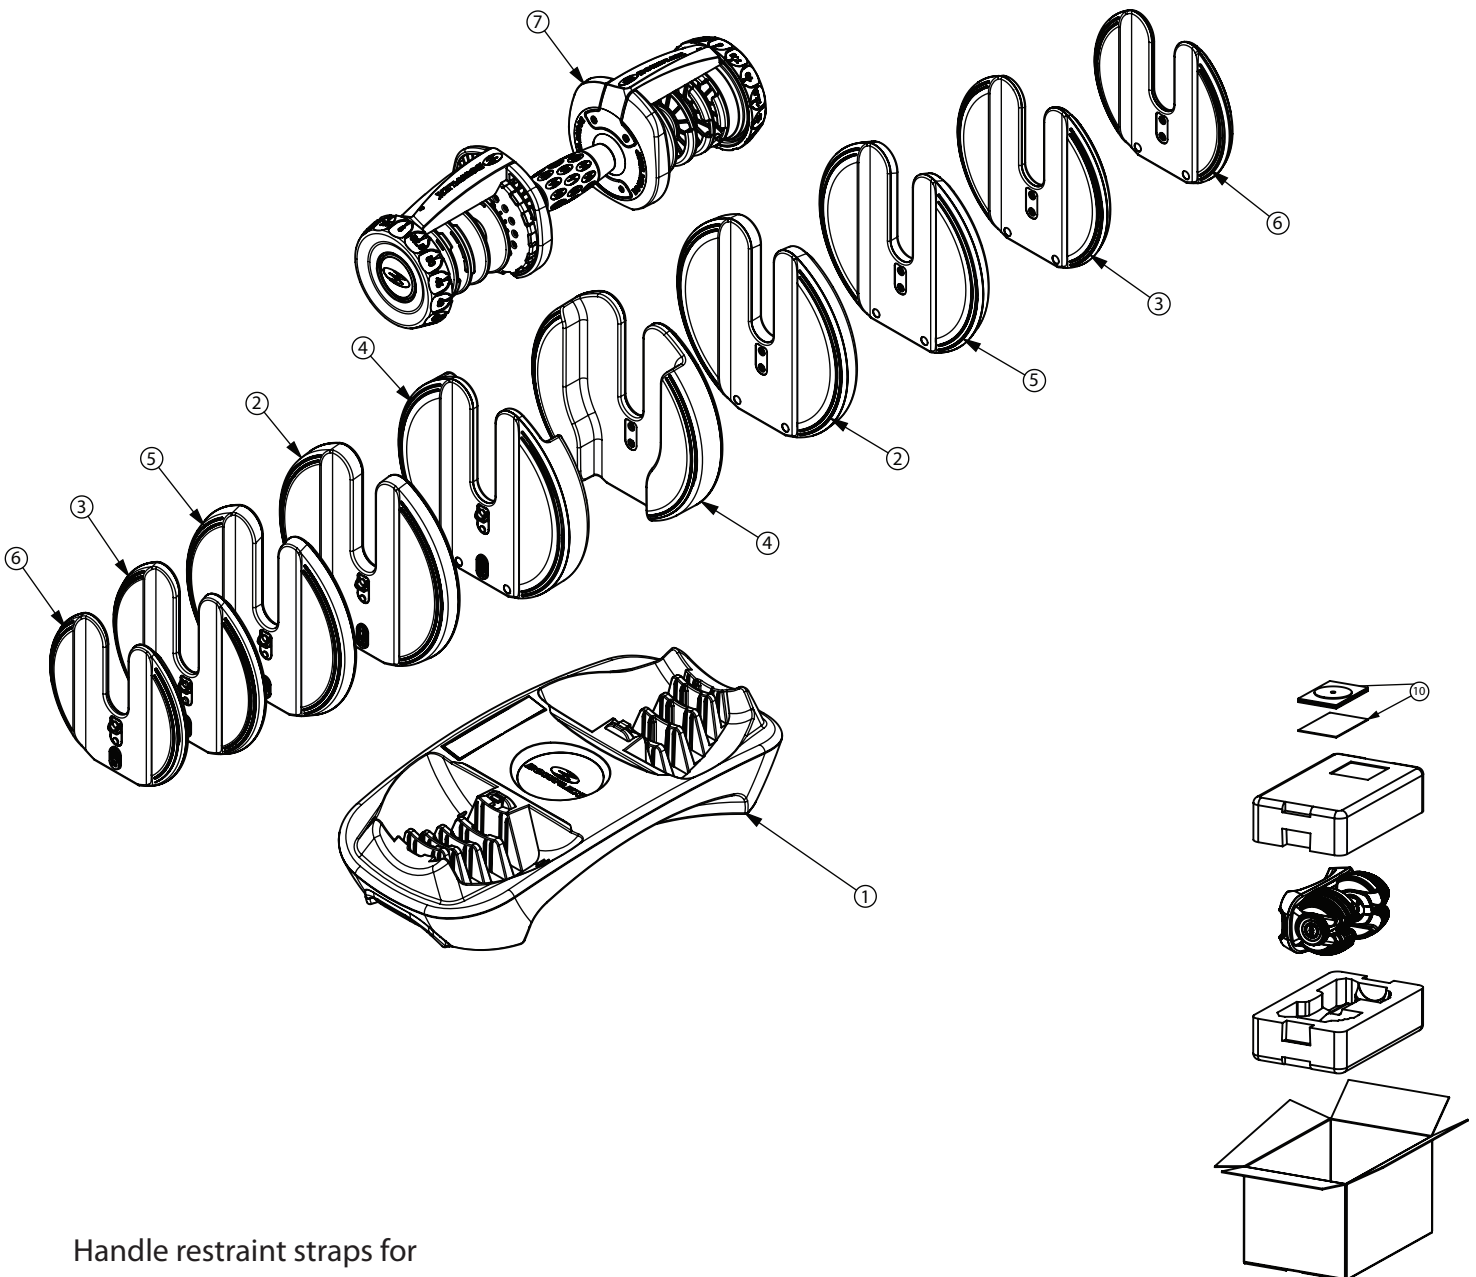

TITLE: EXP VIEW DWG- BFX SELECTTECH BD552 V2			
DRAWN: J.MORGAN	DOC. PART NO. 100182-W	PRODUCT SKU NO. 100182	REV. B
DATE 01/25/2012			

PARTS FIT THIS MODEL

PARTS DO **NOT** FIT THIS MODEL

Handle restraint straps for retail display: 002-8699