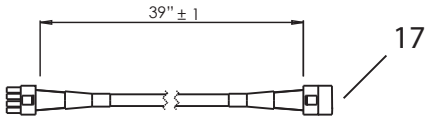

TITLE: EXP VIEW DWG- BOWFLEX TC100			
DRAWN: J.MORGAN	DOC. PART NO. 100456-W	PRODUCT SKU NO. 100456	REV. B
DATE 02/11/2016			

Assembled Dimensions

* Standard travel shock PAIR- REF # 5
* Extra travel shock PAIR (only used lighter users with complaints of not enough treadle travel)- REF # 47