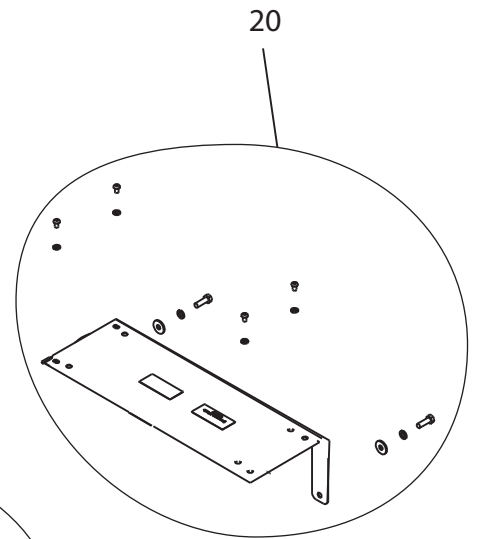

TITLE: EXP VIEW DWG- BOWFLEX TC100			
DRAWN: J.MORGAN	DOC. PART NO. 100456-W	PRODUCT SKU NO. 100456	REV. B
DATE 02/11/2016			

Assembled Dimensions

* Standard travel shock PAIR- REF # 5
* Extra travel shock PAIR (only used lighter users with complaints of not enough treadle travel)- REF # 47