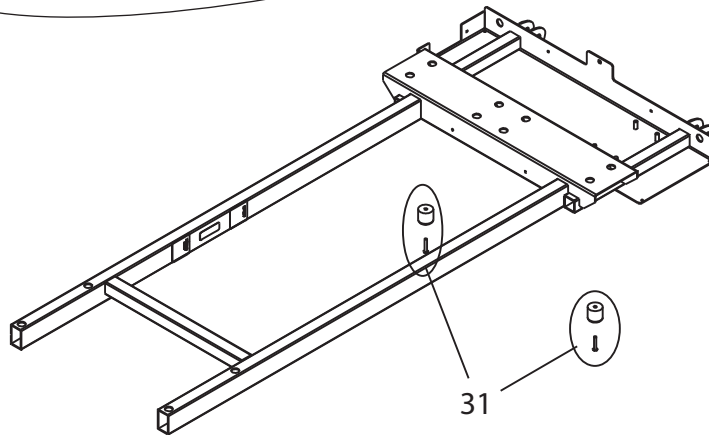

TITLE: EXP VIEW DWG- BOWFLEX TC100			
DRAWN: J.MORGAN	DOC. PART NO. 100456-W	PRODUCT SKU NO. 100456	REV. B
DATE 02/11/2016			

Assembled Dimensions

* Standard travel shock PAIR- REF # 5
* Extra travel shock PAIR (only used lighter users with complaints of not enough treadle travel)- REF # 47