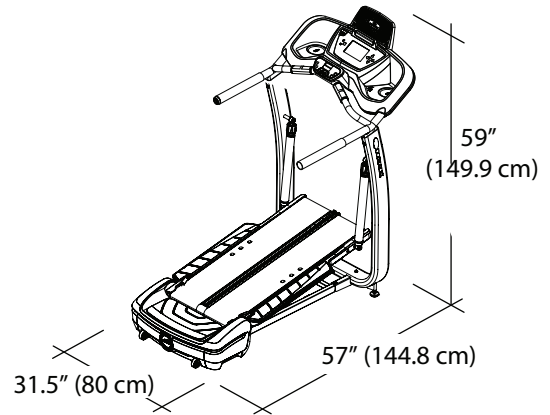

TITLE: EXP VIEW DWG- BOWFLEX TC100			
DRAWN: J.MORGAN	DOC. PART NO. 100456-W	PRODUCT SKU NO. 100456	REV. B
DATE 02/11/2016			

Assembled Dimensions

* Standard travel shock PAIR- REF # 5
* Extra travel shock PAIR (only used lighter users with complaints of not enough treadle travel)- REF # 47