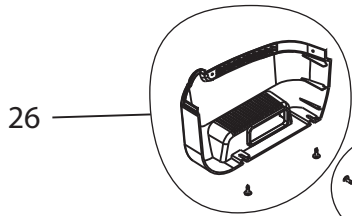

TITLE: EXP VIEW DWG- BOWFLEX TC100			
DRAWN: J.MORGAN	DOC. PART NO. 100456-W	PRODUCT SKU NO. 100456	REV. B
DATE 02/11/2016			

Assembled Dimensions

* Standard travel shock PAIR- REF # 5
* Extra travel shock PAIR (only used lighter users with complaints of not enough treadle travel)- REF # 47