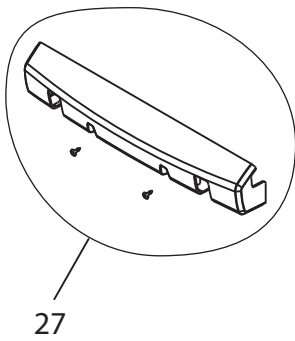

TITLE: EXP VIEW DWG- BOWFLEX TC100			
DRAWN: J.MORGAN	DOC. PART NO. 100456-W	PRODUCT SKU NO. 100456	REV. B
DATE 02/11/2016			

Assembled Dimensions

* Standard travel shock PAIR- REF # 5
* Extra travel shock PAIR (only used lighter users with complaints of not enough treadle travel)- REF # 47