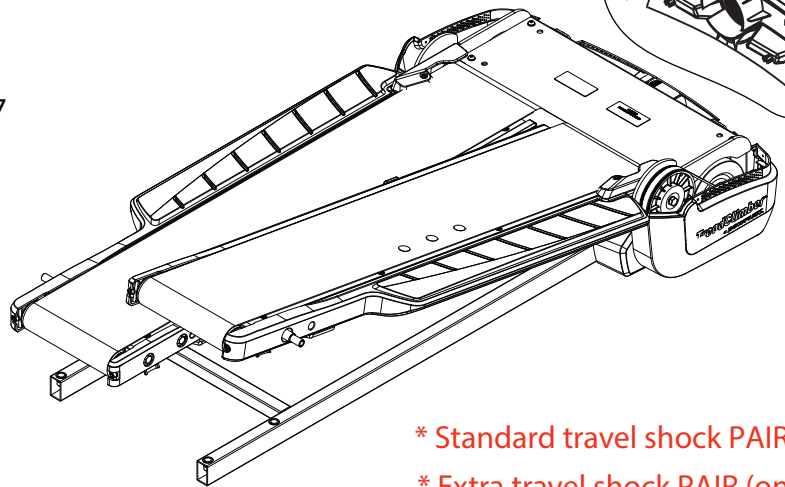

TITLE: EXP VIEW DWG- BOWFLEX TC100			
DRAWN: J.MORGAN	DOC. PART NO. 100456-W	PRODUCT SKU NO. 100456	REV. B
DATE 02/11/2016			

Assembled Dimensions

* Standard travel shock PAIR- REF # 5
* Extra travel shock PAIR (only used lighter users with complaints of not enough treadle travel)- REF # 47