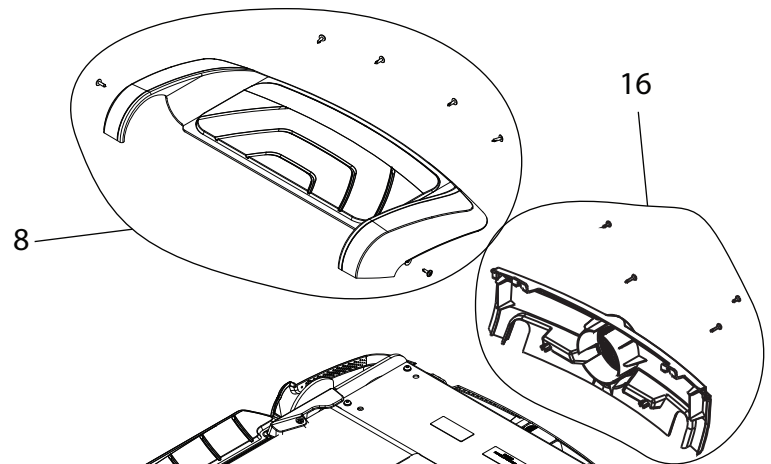

TITLE: EXP VIEW DWG- BOWFLEX TC100			
DRAWN: J.MORGAN	DOC. PART NO. 100456-W	PRODUCT SKU NO. 100456	REV. B
DATE 02/11/2016			

Assembled Dimensions

* Standard travel shock PAIR- REF # 5
* Extra travel shock PAIR (only used lighter users with complaints of not enough treadle travel)- REF # 47