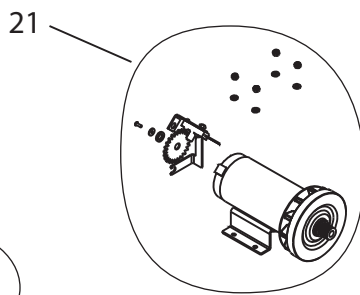

TITLE: EXP VIEW DWG- BOWFLEX TC100			
DRAWN: J.MORGAN	DOC. PART NO. 100456-W	PRODUCT SKU NO. 100456	REV. B
DATE 02/11/2016			

Assembled Dimensions

* Standard travel shock PAIR- REF # 5
* Extra travel shock PAIR (only used lighter users with complaints of not enough treadle travel)- REF # 47