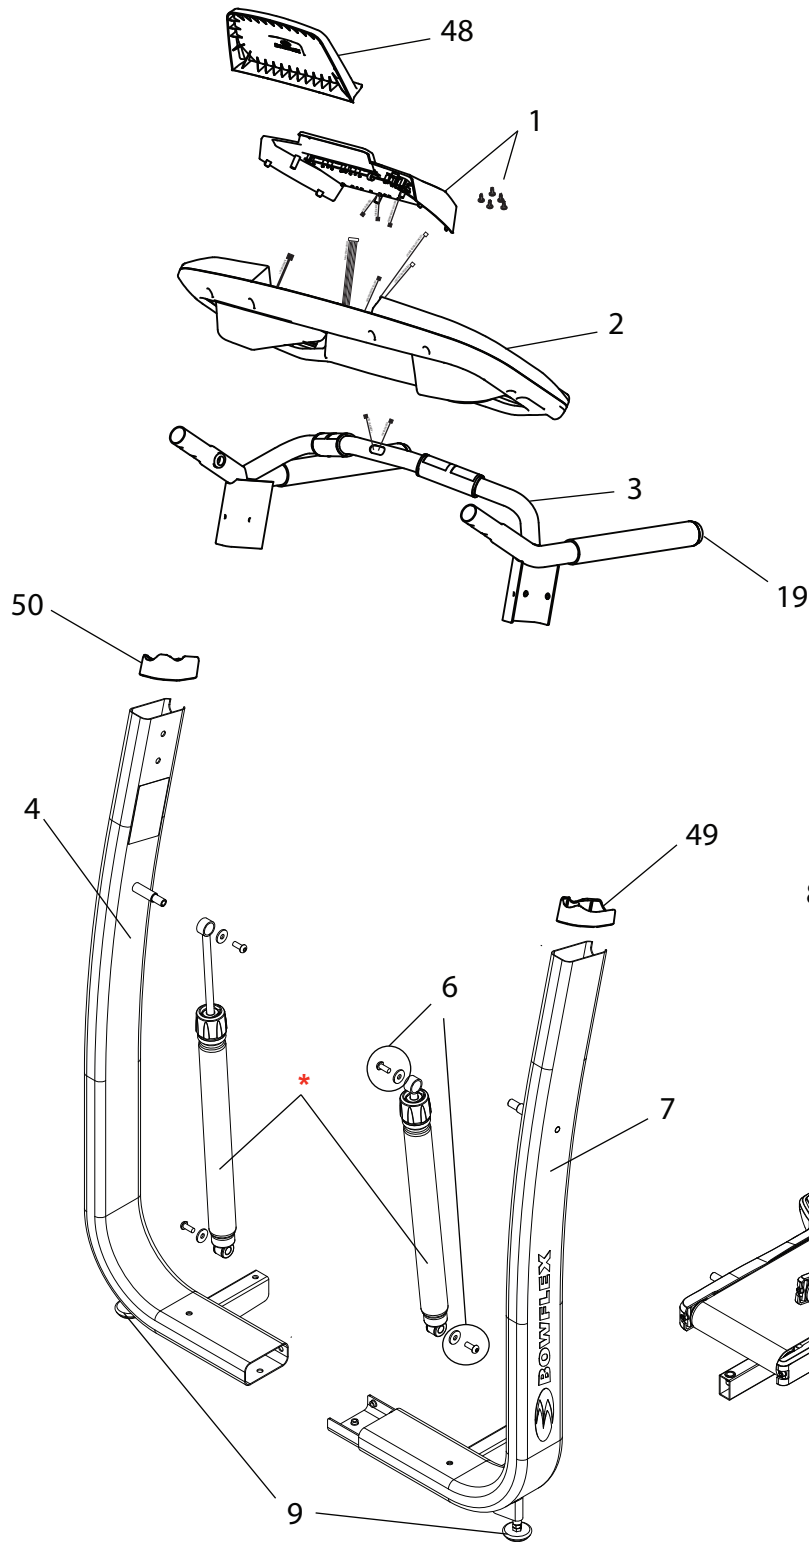

TITLE: EXP VIEW DWG- BOWFLEX TC100			
DRAWN: J.MORGAN	DOC. PART NO. 100456-W	PRODUCT SKU NO. 100456	REV. B
DATE 02/11/2016			

Assembled Dimensions

* Standard travel shock PAIR- REF # 5
* Extra travel shock PAIR (only used lighter users with complaints of not enough treadle travel)- REF # 47

25