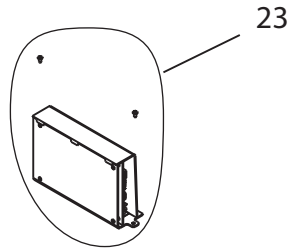

TITLE: EXP VIEW DWG- BOWFLEX TC100			
DRAWN: J.MORGAN	DOC. PART NO. 100456-W	PRODUCT SKU NO. 100456	REV. B
DATE 02/11/2016			

Assembled Dimensions

* Standard travel shock PAIR- REF # 5
* Extra travel shock PAIR (only used lighter users with complaints of not enough treadle travel)- REF # 47