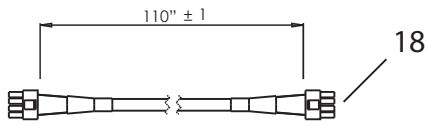

TITLE: EXP VIEW DWG- BOWFLEX TC100			
DRAWN: J.MORGAN	DOC. PART NO. 100456-W	PRODUCT SKU NO. 100456	REV. B
DATE 02/11/2016			

Assembled Dimensions

* Standard travel shock PAIR- REF # 5
* Extra travel shock PAIR (only used lighter users with complaints of not enough treadle travel)- REF # 47