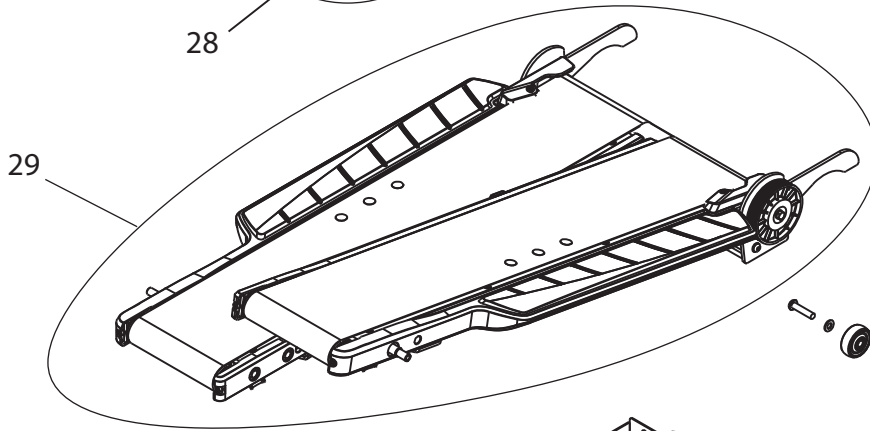

TITLE: EXP VIEW DWG- BOWFLEX TC100			
DRAWN: J.MORGAN	DOC. PART NO. 100456-W	PRODUCT SKU NO. 100456	REV. B
DATE 02/11/2016			

Assembled Dimensions

* Standard travel shock PAIR- REF # 5
* Extra travel shock PAIR (only used lighter users with complaints of not enough treadle travel)- REF # 47