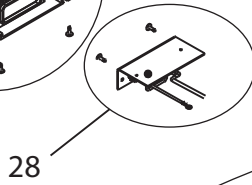

TITLE: EXP VIEW DWG- BOWFLEX TC100			
DRAWN: J.MORGAN	DOC. PART NO. 100456-W	PRODUCT SKU NO. 100456	REV. B
DATE 02/11/2016			

Assembled Dimensions

* Standard travel shock PAIR- REF # 5
* Extra travel shock PAIR (only used lighter users with complaints of not enough treadle travel)- REF # 47