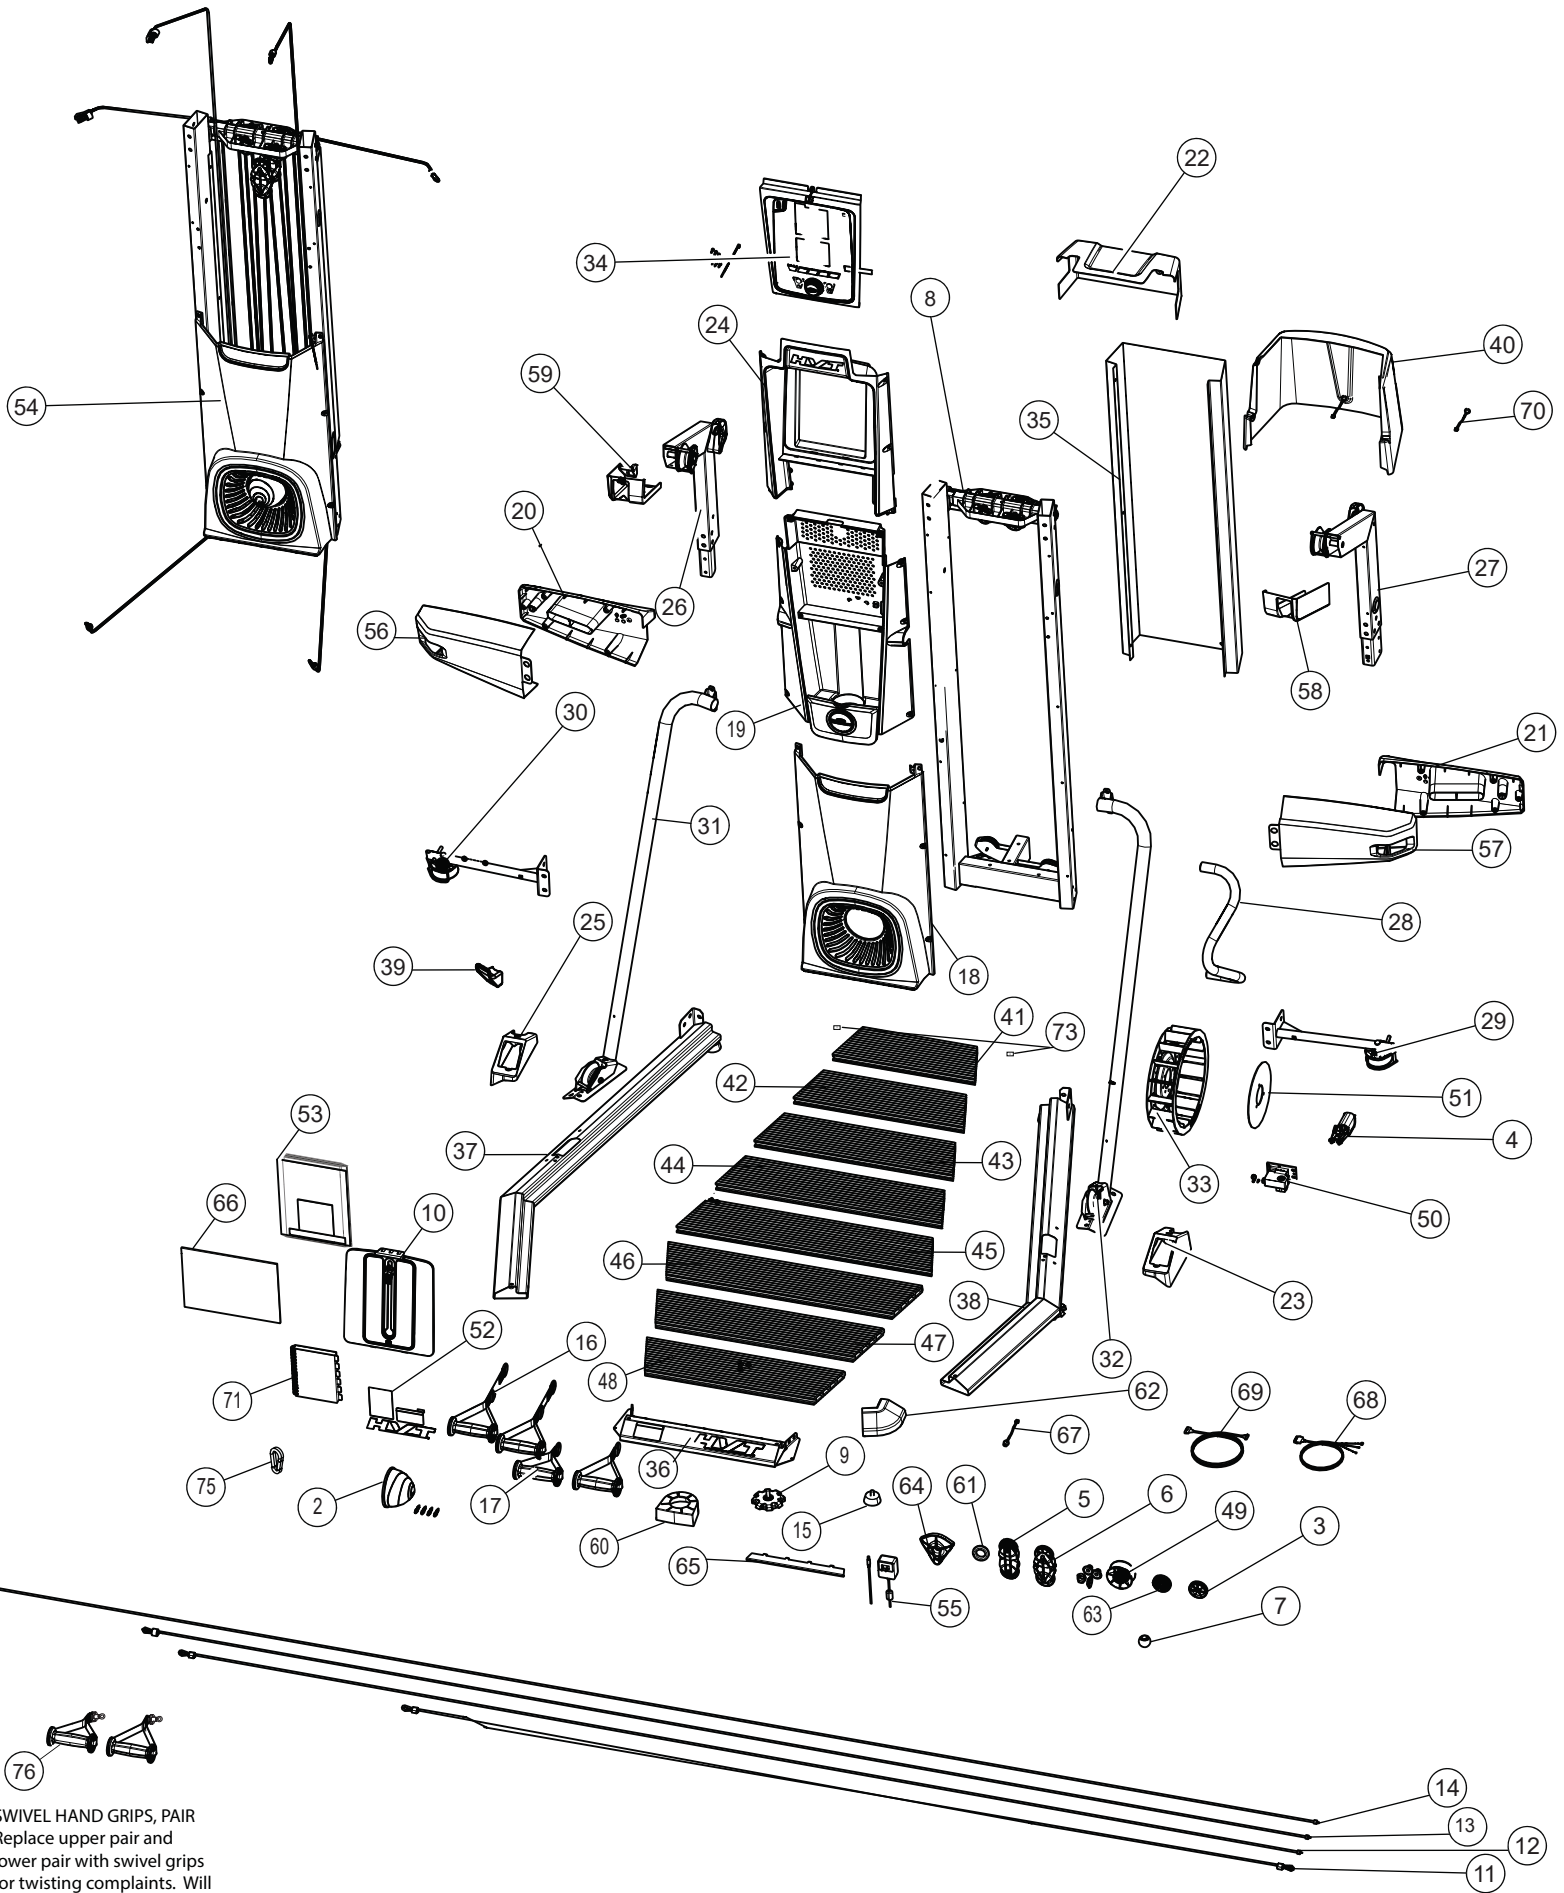

TITLE: <b>EXP VIEW DWG- BOWFLEX HVT</b>			
DRAWN: J.MORGAN	DOC. PART NO. 100551-W	PRODUCT SKU NO. 100551	REV. H
DATE 10/01/2018			

**76**  
**SWIVEL HAND GRIPS, PAIR**  
 Replace upper pair and lower pair with swivel grips for twisting complaints. Will lose lower grip length adjustment.