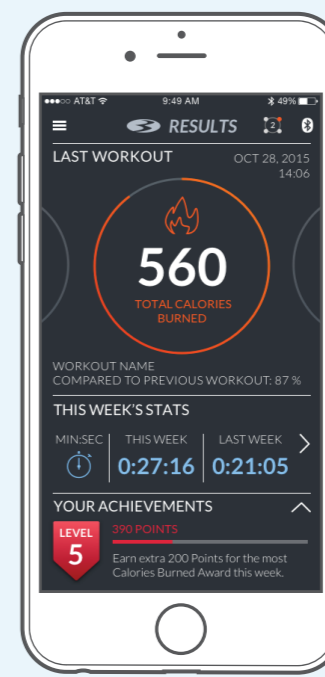

Reset your custom workout
push and hold the Custom button and then Enter button.

Track your progress

1

Download the free "Bowflex™ Results Series™" Software App.

2

Enable the Bluetooth® wireless feature on your smart device.

3

Turn on the machine. Do not use machine while pairing.

4

Open the App and follow the instructions to sync your device and machine.

5

The "Bowflex™ Results Series™" Software App is compatible with Bowflex™ app partners.