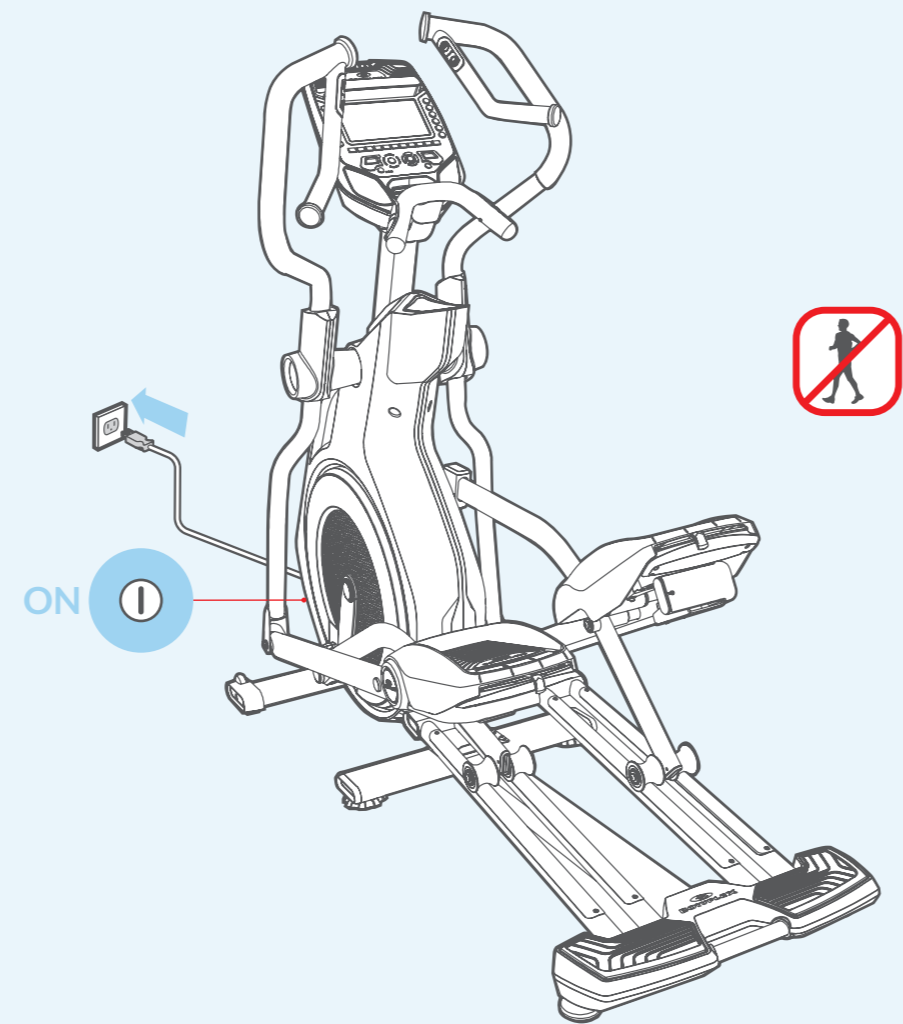

2

Enable the Bluetooth® wireless feature on your smart device.

3

Turn on the machine. Do not use machine while pairing.