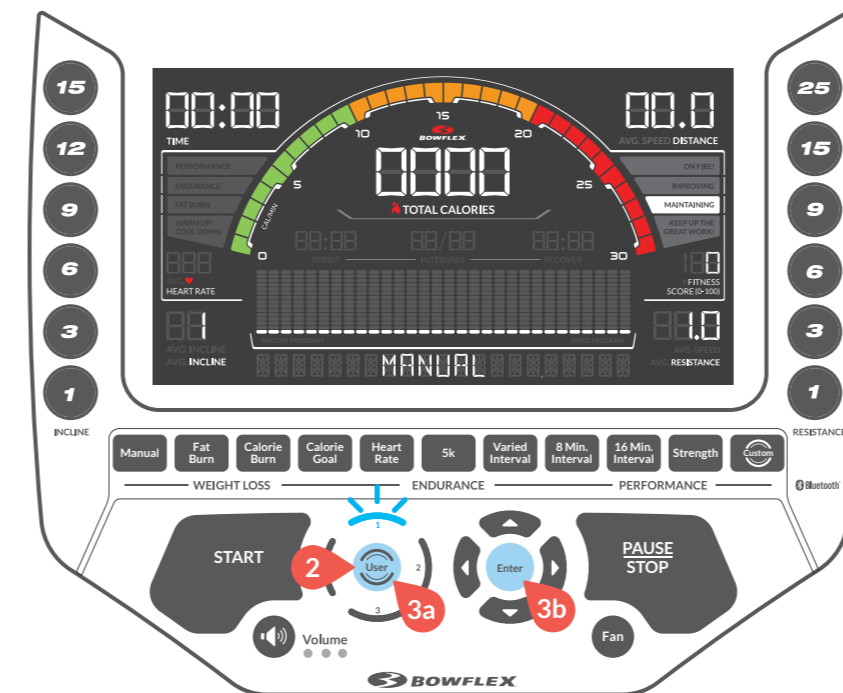

4

2

Push the User button to select a user.

3

Push and hold the User button to customize your profile, then **push** Enter to confirm.

5

4

Push the Manual button, and then the Start button to **begin** your workout!