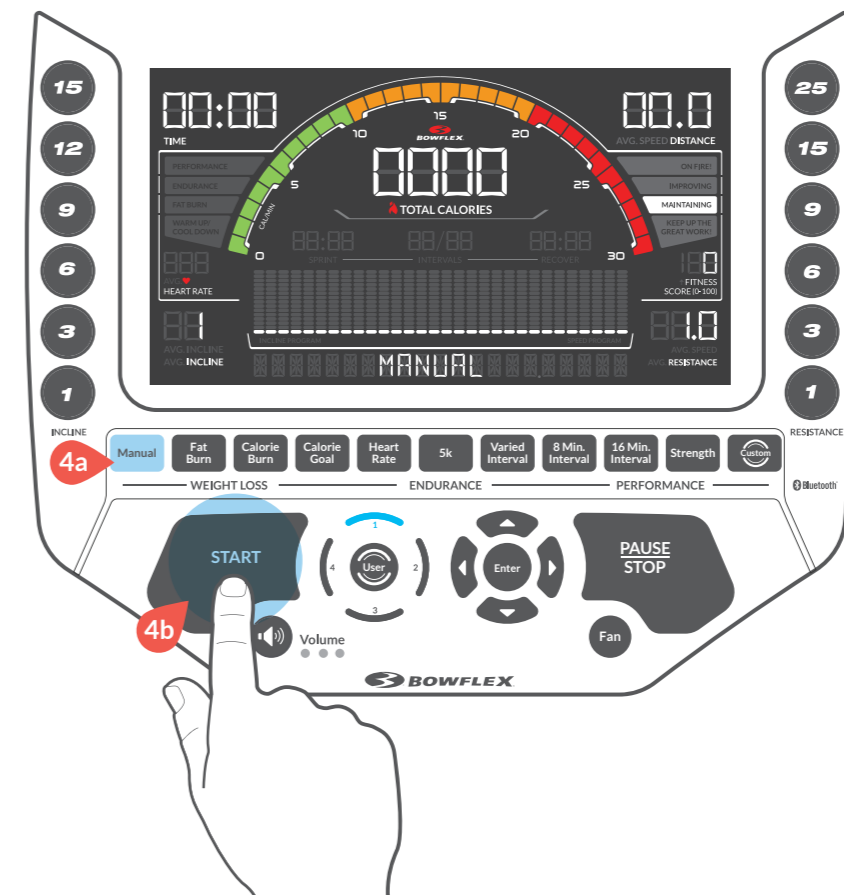

1

Thank You

for choosing the Bowflex® Elliptical BXE216

Need help?
www.bowflex.com/help
www.bowflex.com/apps

2

Read and understand all warnings on the machine and the complete manual.

3

Start your workout

1

Plug in and **turn on** the machine.

4

2

Push the User button to select a user.

3

Push and hold the User button to customize your profile, then **push** Enter to confirm.

5

4

Push the Manual button, and then the Start button to **begin** your workout!

6

Your Custom Workout

Great workout?
Wanna repeat it?

Then save it as your Custom workout.

Save your custom workout
push Enter button after workout, all features are remembered.

Begin your custom workout
push Custom button and then Start button.

Save a new custom workout
after a workout, push Enter to save over your old one.

Reset your custom workout
push and hold the Custom button and then Enter button.