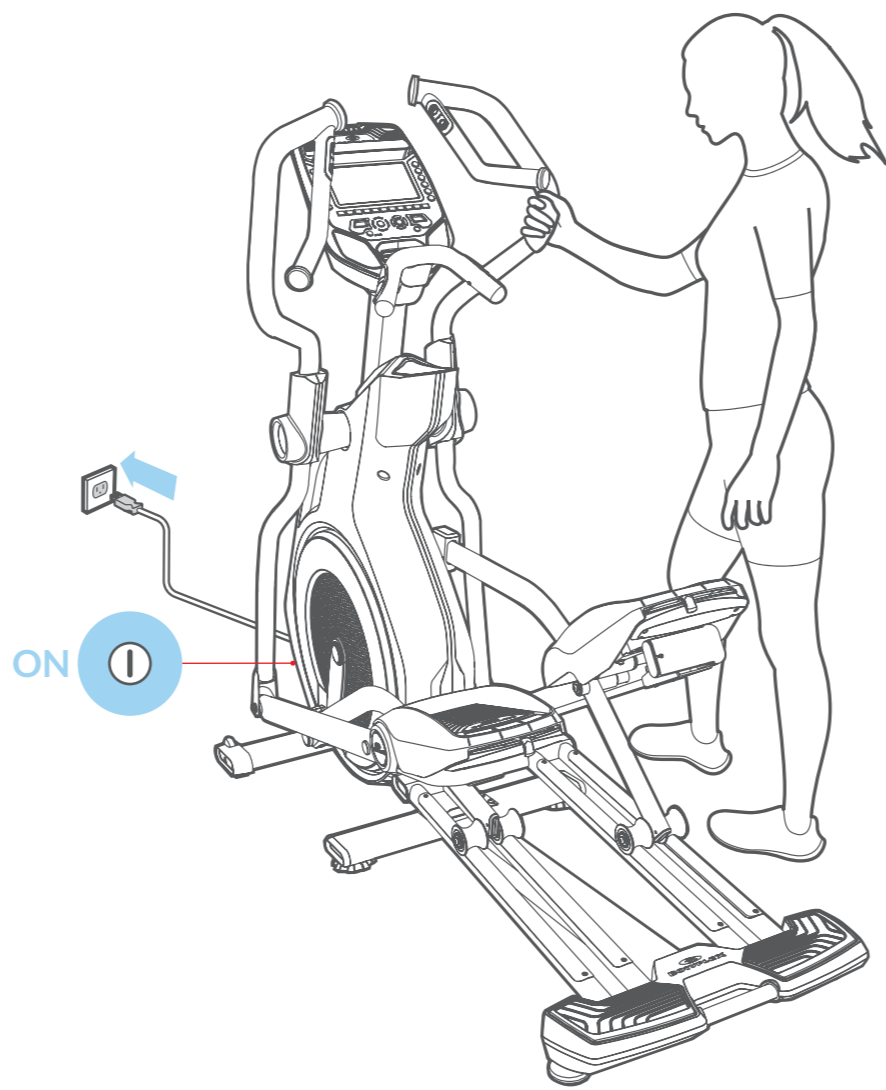

1

Thank You

for choosing the Bowflex® Elliptical BXE216

Need help?
www.bowflex.com/help
www.bowflex.com/apps

2

Read and understand all warnings on the machine and the complete manual.

3

Start your workout

1

Plug in and **turn on** the machine.

4

2

Push the User button to select a user.

3

Push and hold the User button to customize your profile, then **push** Enter to confirm.

5

4

Push the Manual button, and then the Start button to **begin** your workout!

6

Your Custom Workout

Great workout?
Wanna repeat it?

Then save it as your Custom workout.

Save your custom workout
push Enter button after workout, all features are remembered.

Begin your custom workout
push Custom button and then Start button.

Save a new custom workout
after a workout, push Enter to save over your old one.

Reset your custom workout
push and hold the Custom button and then Enter button.