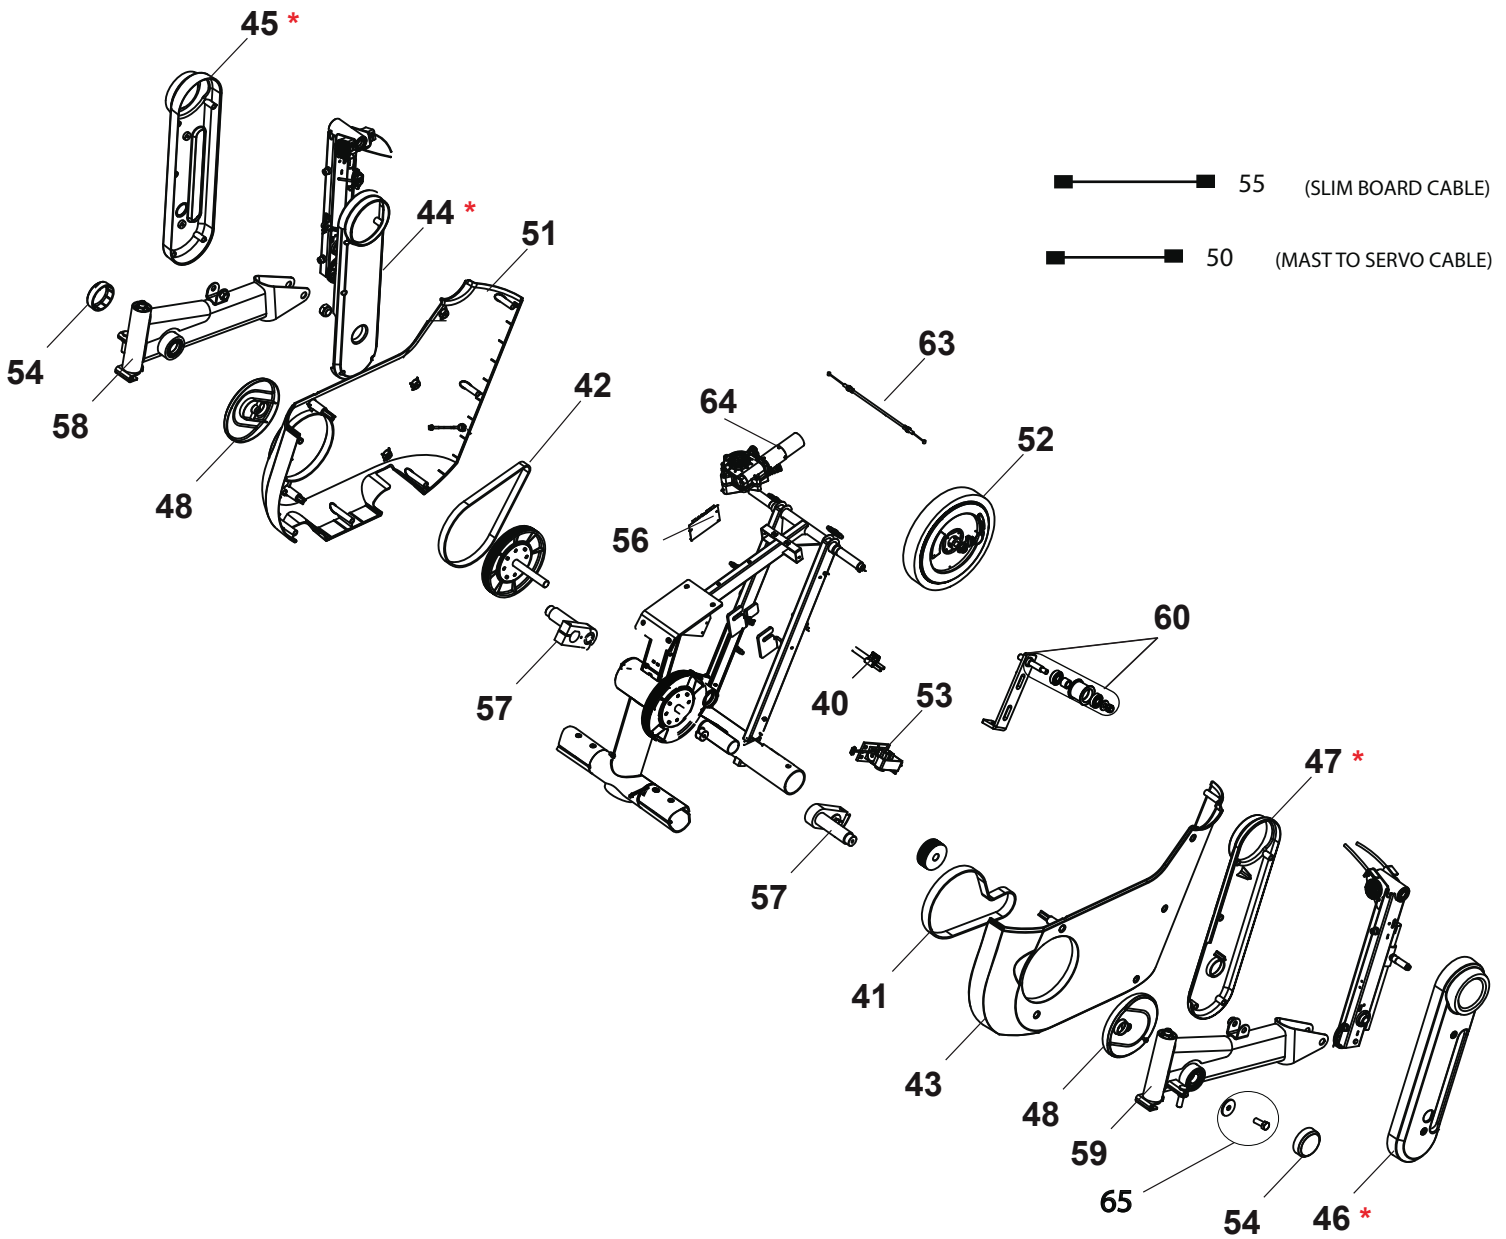

TITLE: EXP VIEW DWG- BFX LX5 LATERAL TRAINER			
DRAWN: J.MORGAN	DOC. PART NO.: 100602-W	PRODUCT SKU NO.: 100602	REV.: F
DATE: 09/18/2018			

*** When replacing lateral link ref # 24 also send link puller tool ref # 900**

*** When replacing lateral shrouds ref #s 45, 46, 47, or 48 on an assembled machine also send lateral link puller tool ref# 900 as link must be removed to replace shrouds.**