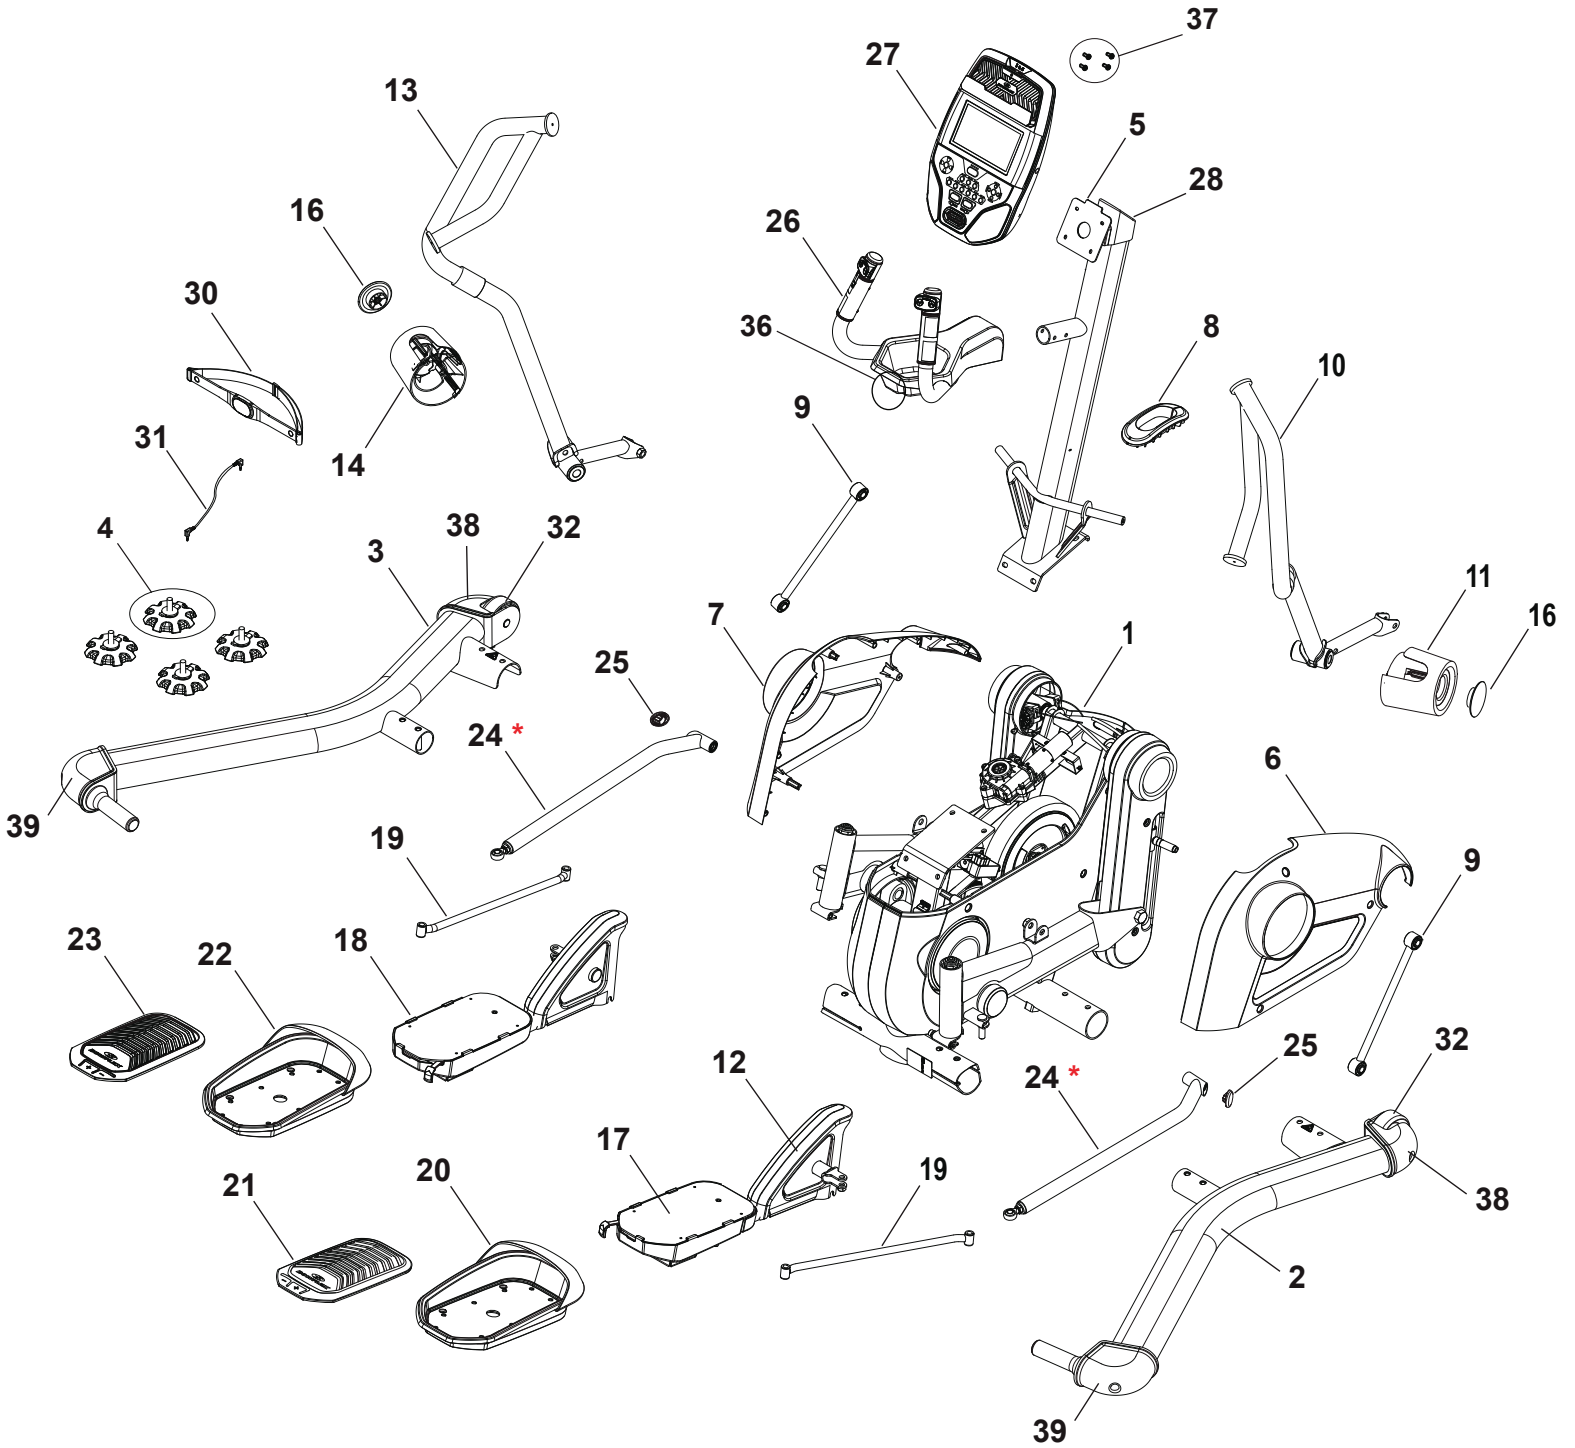

TITLE: EXP VIEW DWG- BFX LX5 LATERAL TRAINER			
DRAWN: J.MORGAN	DOC. PART NO.: 100602-W	PRODUCT SKU NO.: 100602	REV.: F
DATE: 09/18/2018			

*** When replacing lateral link ref # 24 also send link puller tool ref # 900**

*** When replacing lateral shrouds ref #s 45, 46, 47, or 48 on an assembled machine also send lateral link puller tool ref# 900 as link must be removed to replace shrouds.**