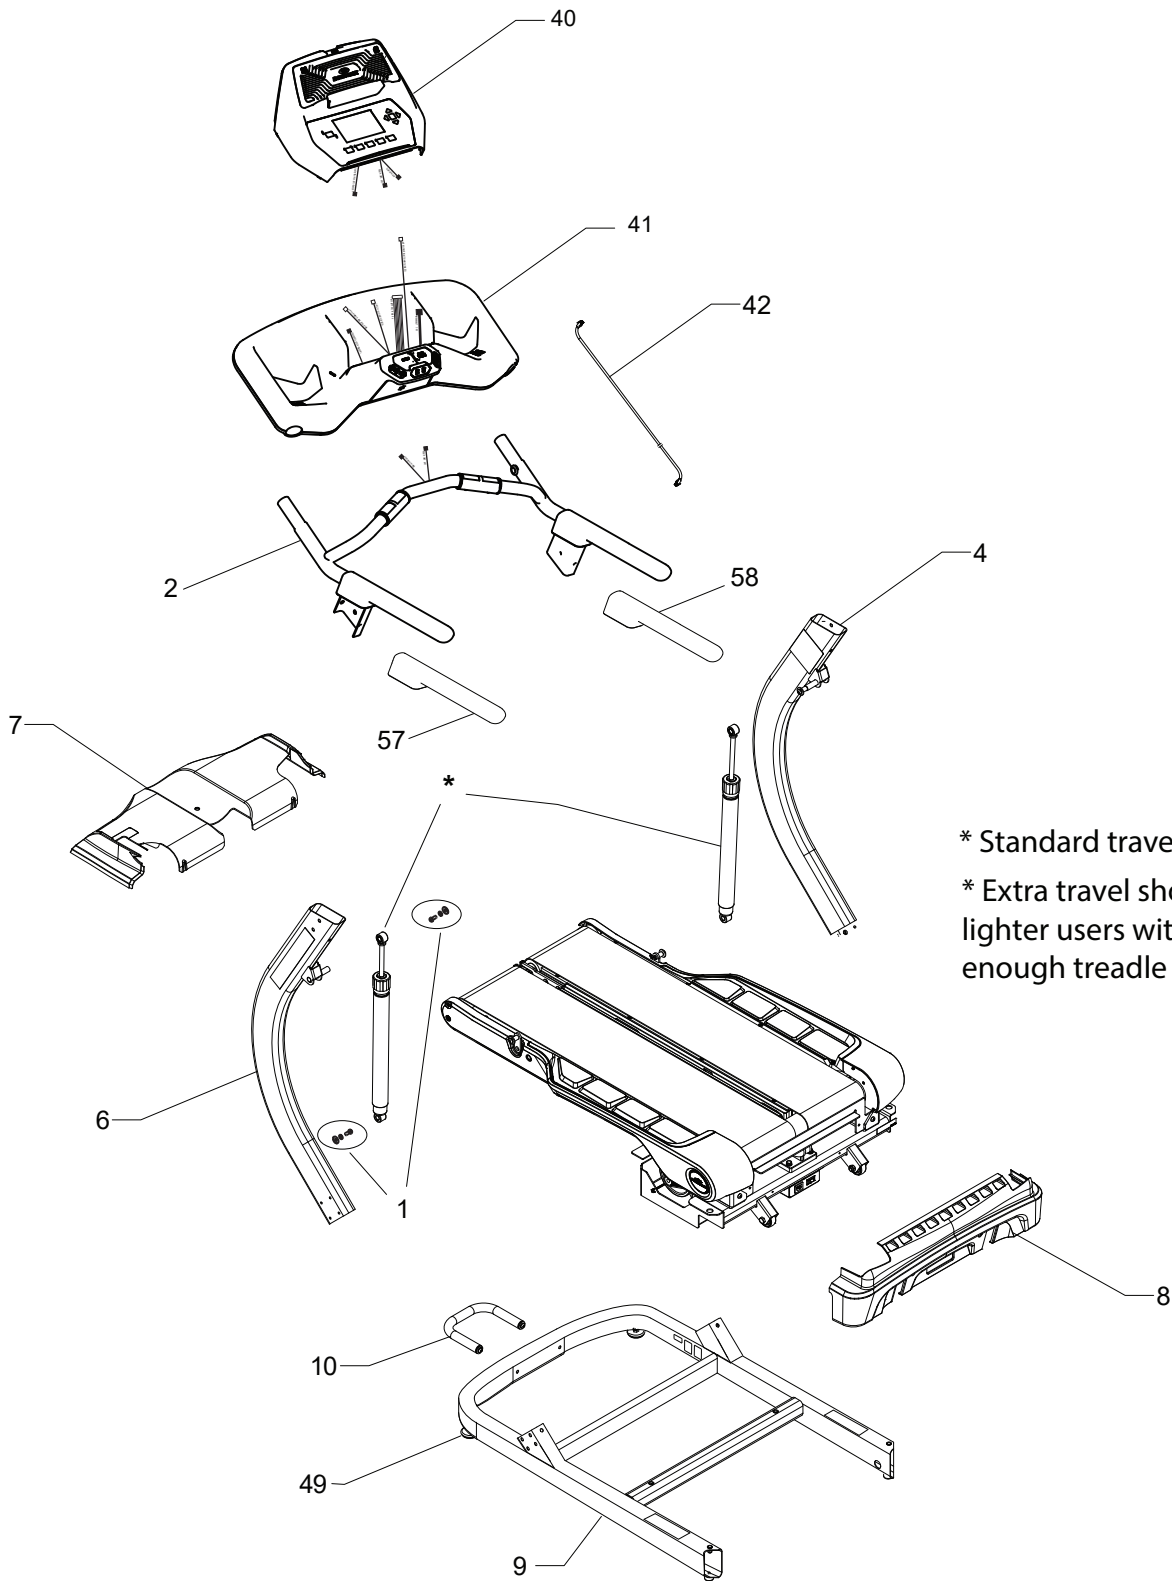

TITLE: EXP VIEW DWG- BOWFLEX TC200			
DRAWN: J.MORGAN	DOC. PART NO. 100457-W	PRODUCT SKU NO. 100457	REV. G
DATE 09/19/2016			

* Standard travel shock PAIR- REF # 5
 * Extra travel shock PAIR (only used for lighter users with complaints of not enough treadle travel)- REF # 56

3 — Self-Tap Shroud HDW Kit

11

44

45

46

47

48