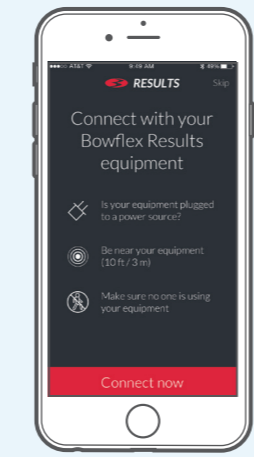

## Track your progress

**1**

Download the free "Bowflex™ Results Series™" Software App.

**2**

Enable the Bluetooth® wireless feature on your smart device.

**3**

Turn on the machine. Do not use machine while pairing.

**4**

Open the App and follow the instructions to sync your device and machine.

**5**

The "Bowflex™ Results Series™" Software App is compatible with Bowflex™ app partners.

Learn more: [www.bowflex.com/help](http://www.bowflex.com/help)