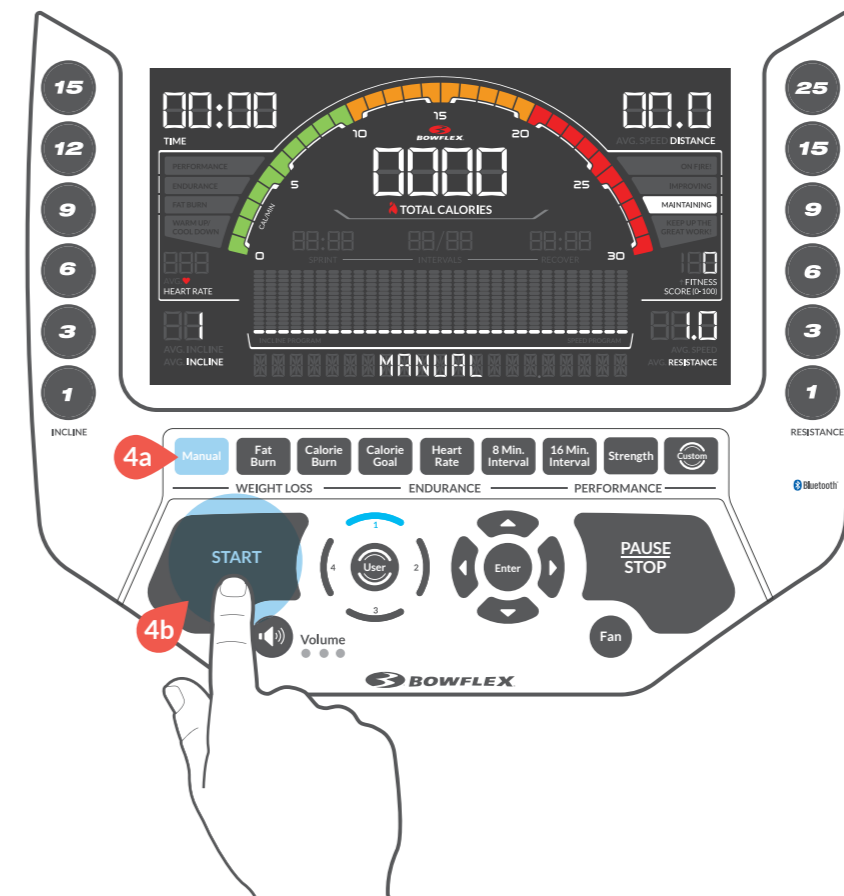

1

Thank You

for choosing the Bowflex® Elliptical BXE116

Need help?
www.bowflex.com/help
www.bowflex.com/apps

2

Read and understand all warnings on the machine and the complete manual.

3

Start your workout

1

Plug in and turn on the machine.

4

Push the User button to select a user.

2

4

Push the Manual button, and then the Start button to **begin** your workout!

3

Push and hold the User button to customize your profile, then push Enter to confirm.

5

6

Your Custom Workout

Great workout?
Wanna repeat it?

Then save it as your Custom workout.

Save your custom workout
push Enter button after workout, all features are remembered.

Begin your custom workout
push Custom button and then Start button.

Save a new custom workout
after a workout, push Enter to save over your old one.

Reset your custom workout
push and hold the Custom button and then Enter button.