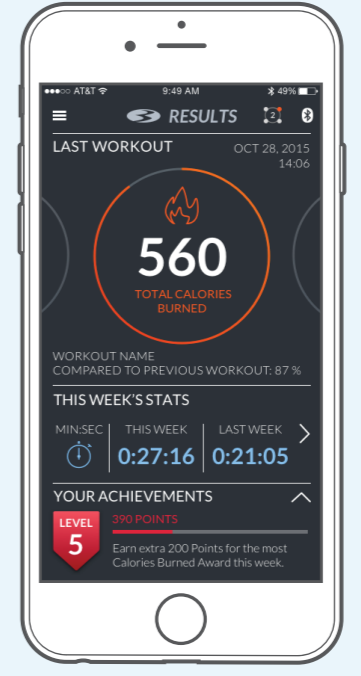

4

Open the App and follow the instructions to sync your device and machine.

5

The "Bowflex™ Results Series™" Software App is compatible with Bowflex™ app partners.