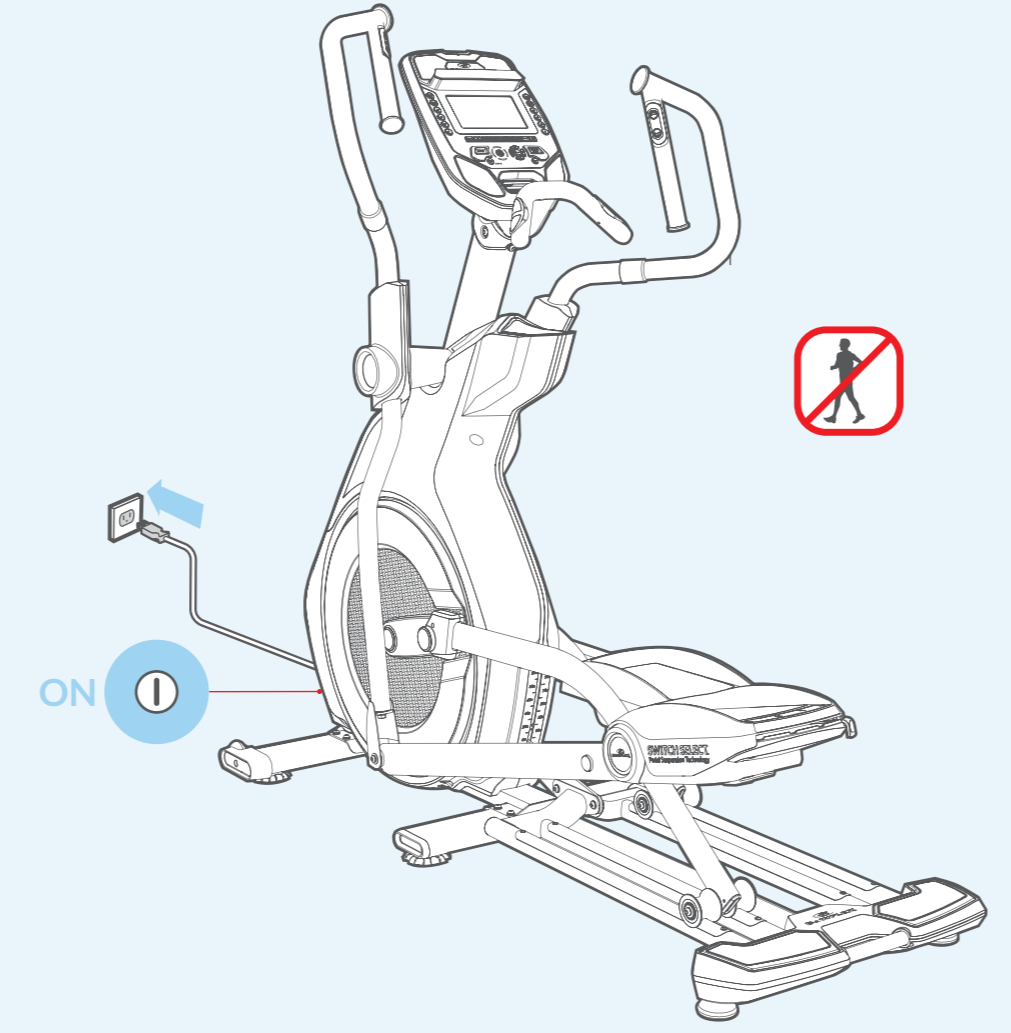

## Track your progress

**1**

Download the free "Bowflex™ Results Series™" Software App.

**2**

Enable the Bluetooth® wireless feature on your smart device.

**3**

Turn on the machine. Do not use machine while pairing.