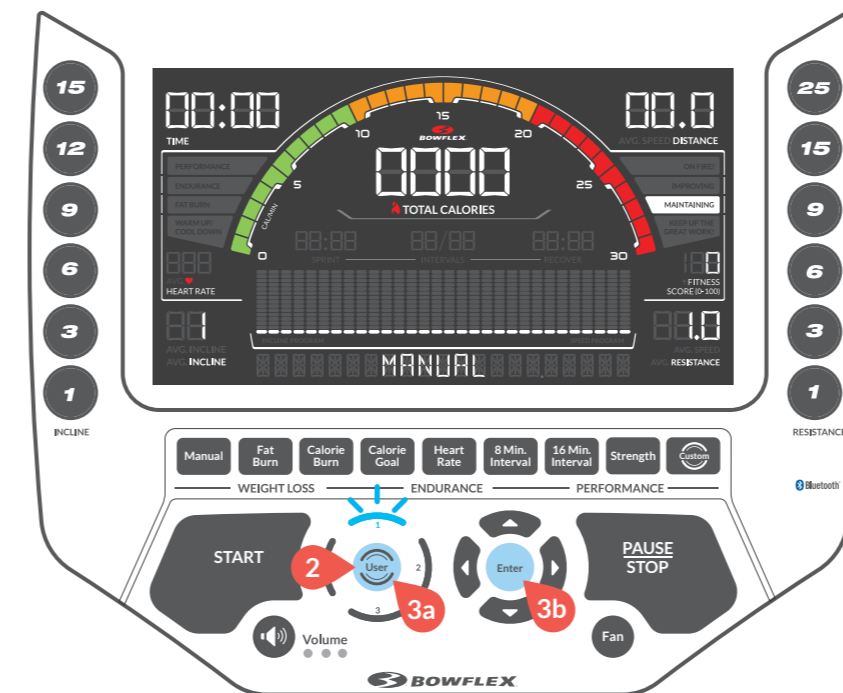

Push the User button to select a user.

2

4

Push the Manual button, and then the Start button to **begin** your workout!

3

Push and hold the User button to customize your profile, then push Enter to confirm.

5