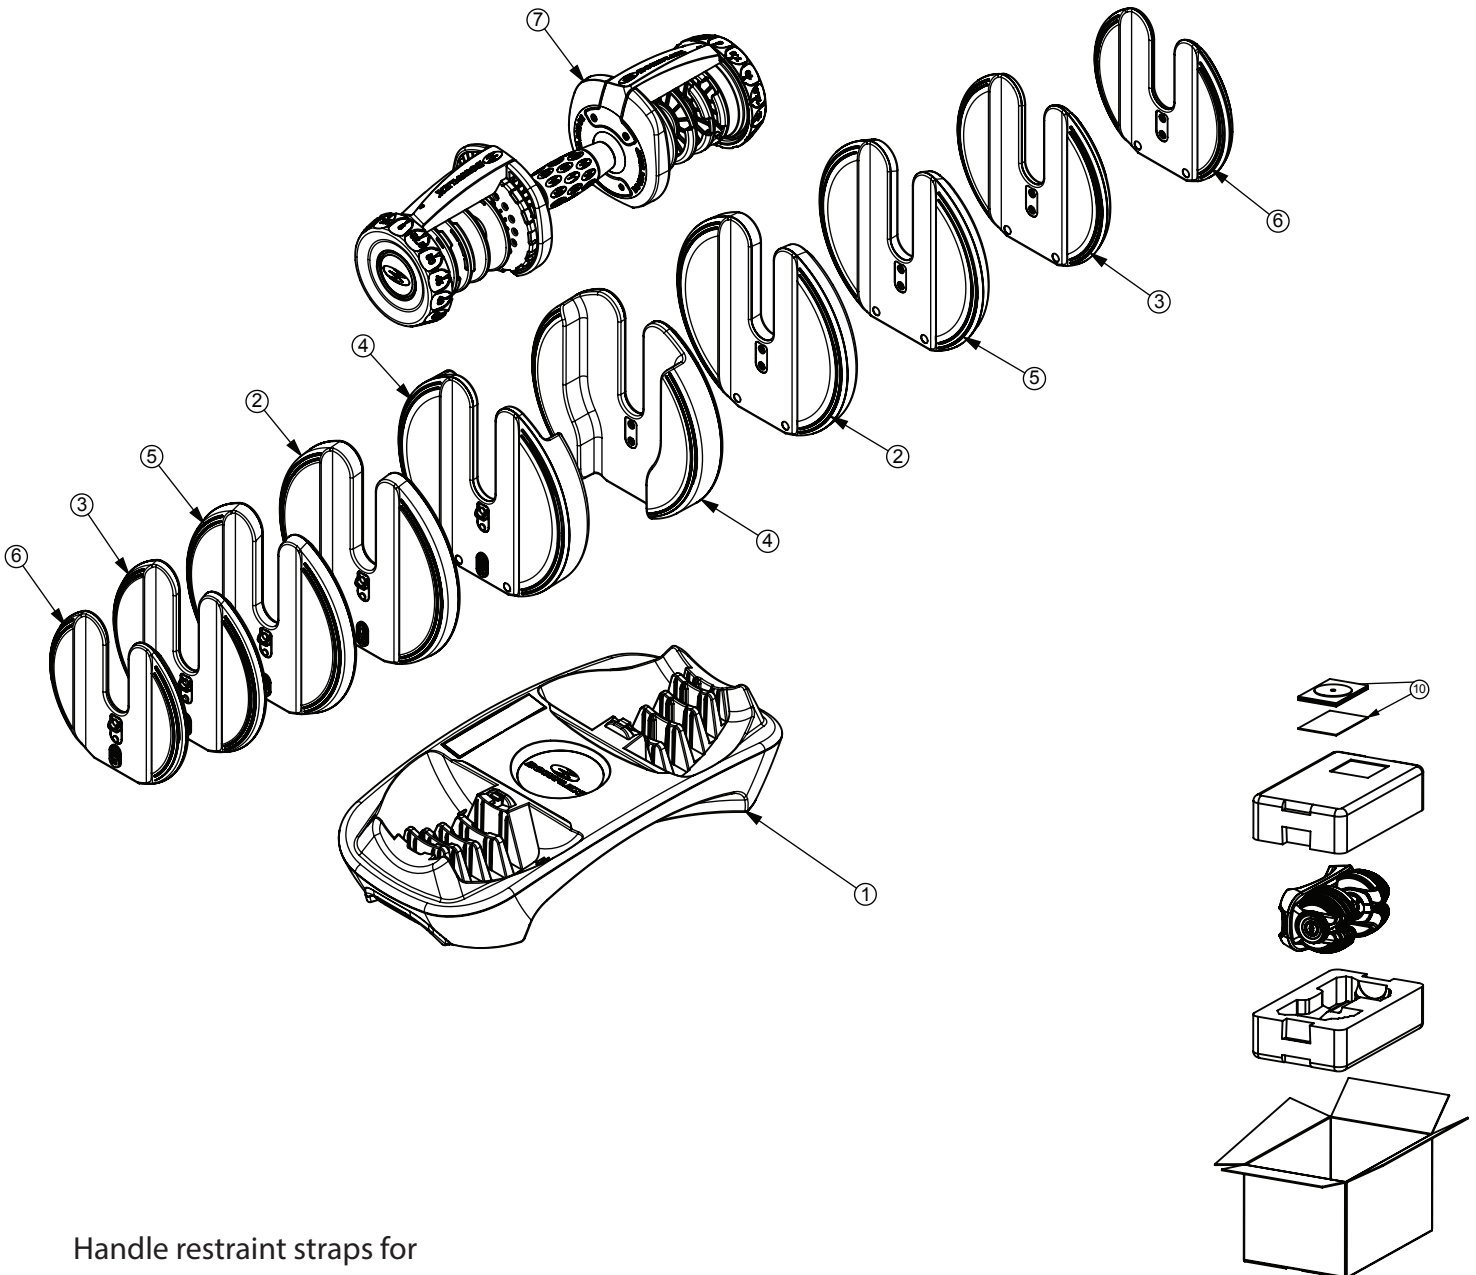

| | | | |
|--|---------------------------|---------------------------|-----------|
| TITLE: EXP VIEW DWG- BFX SELECTTECH BD552 V2 | | | |
| DRAWN: J.MORGAN | DOC. PART NO. 100131-W | PRODUCT SKU NO. 100131 | REV. D |
| DATE 01/06/2012 | | | |

PARTS FIT THIS MODEL

PARTS DO **NOT** FIT THIS MODEL

Handle restraint straps for retail display: 002-8699