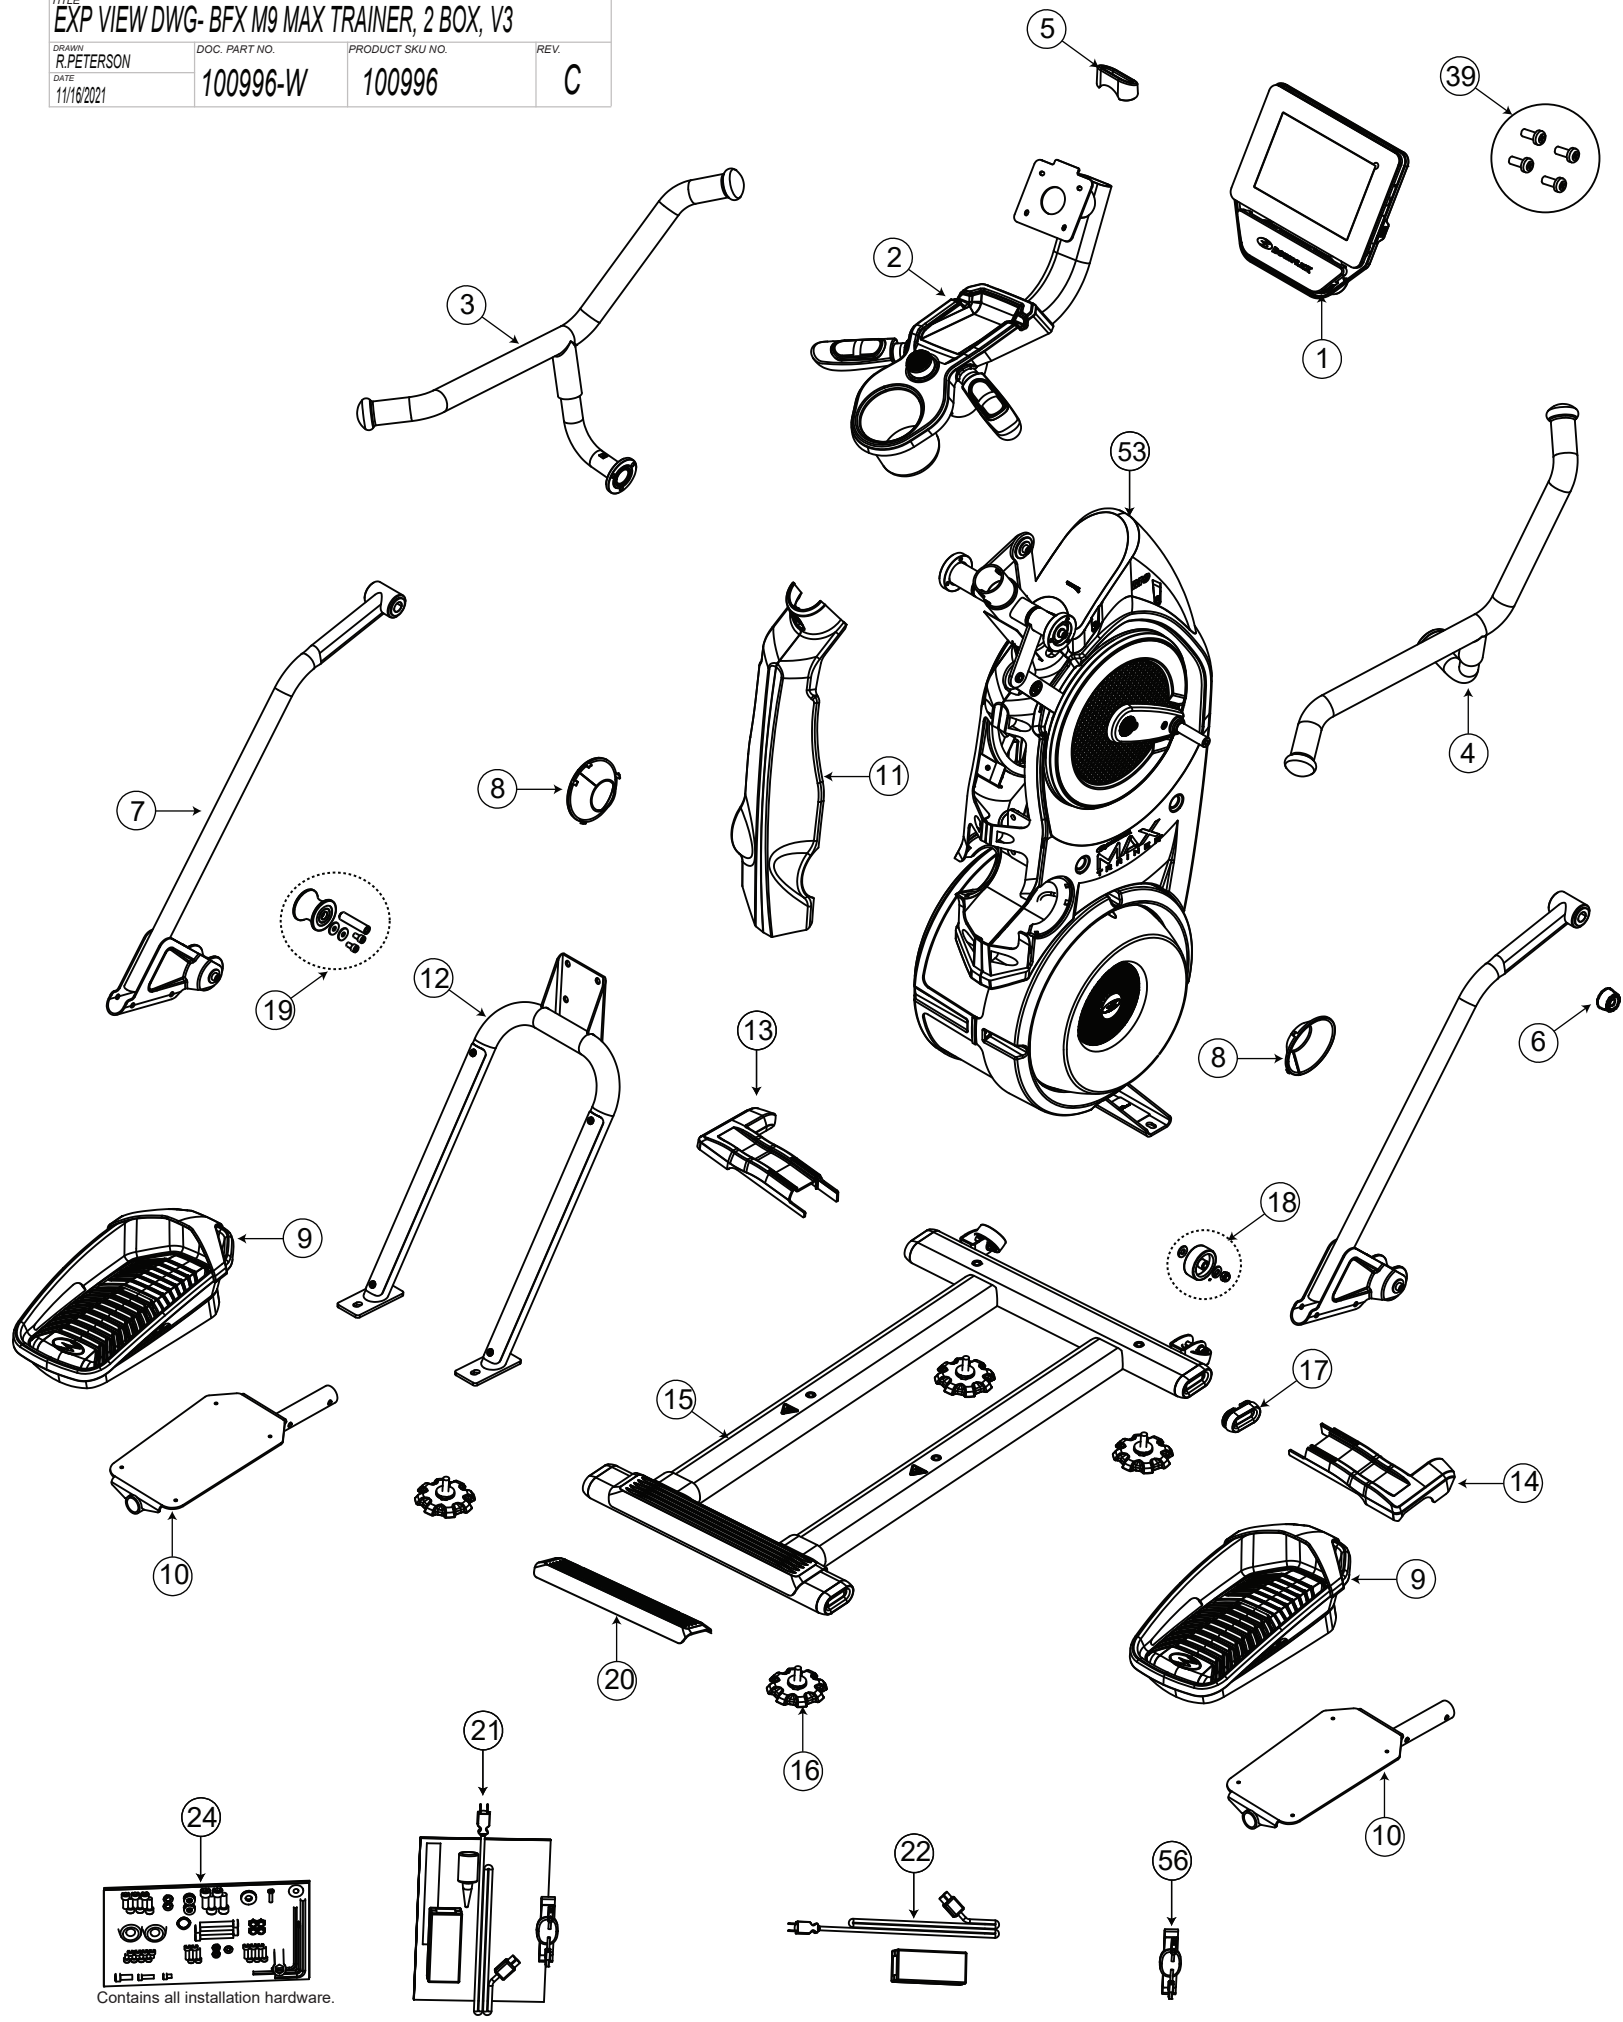

TITLE EXP VIEW DWG- BFX M9 MAX TRAINER, 2 BOX, V3			
DRAWN R.PETERSON	DOC. PART NO. 100996-W	PRODUCT SKU NO. 100996	REV. C
DATE 11/18/2021			

Contains all installation hardware.